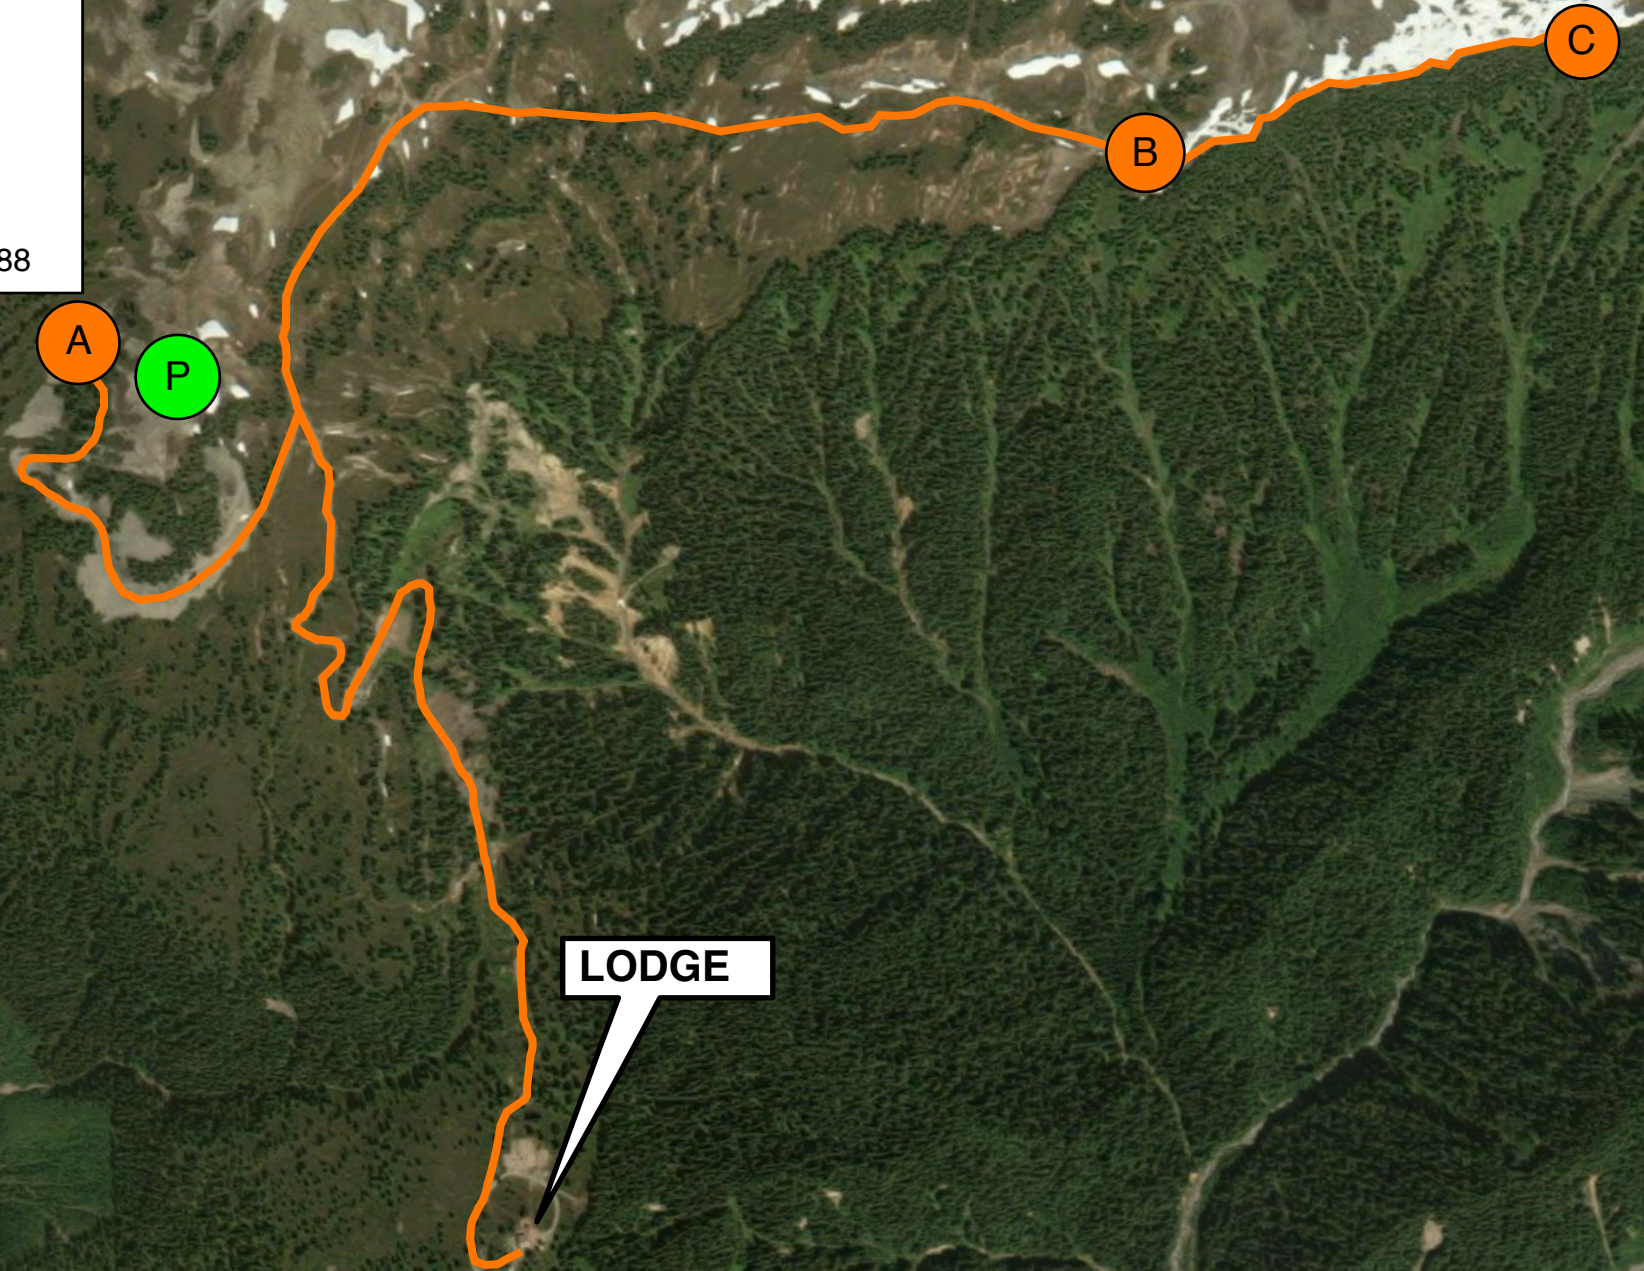

LOST IN SPACE

PROPOSED FILMING MAP

BROHM RIDGE

April 26th-29th
or
May 3rd- 6th
(weather permitting)

Filming in areas A, B, C

gps: 49.836295, -123.070388

Brohm Peak ▲

LEGEND

-  INDICATES AREA OF FILMING
-  INDICATES PORTAPOTIE
-  INDICATES ROADWAYS