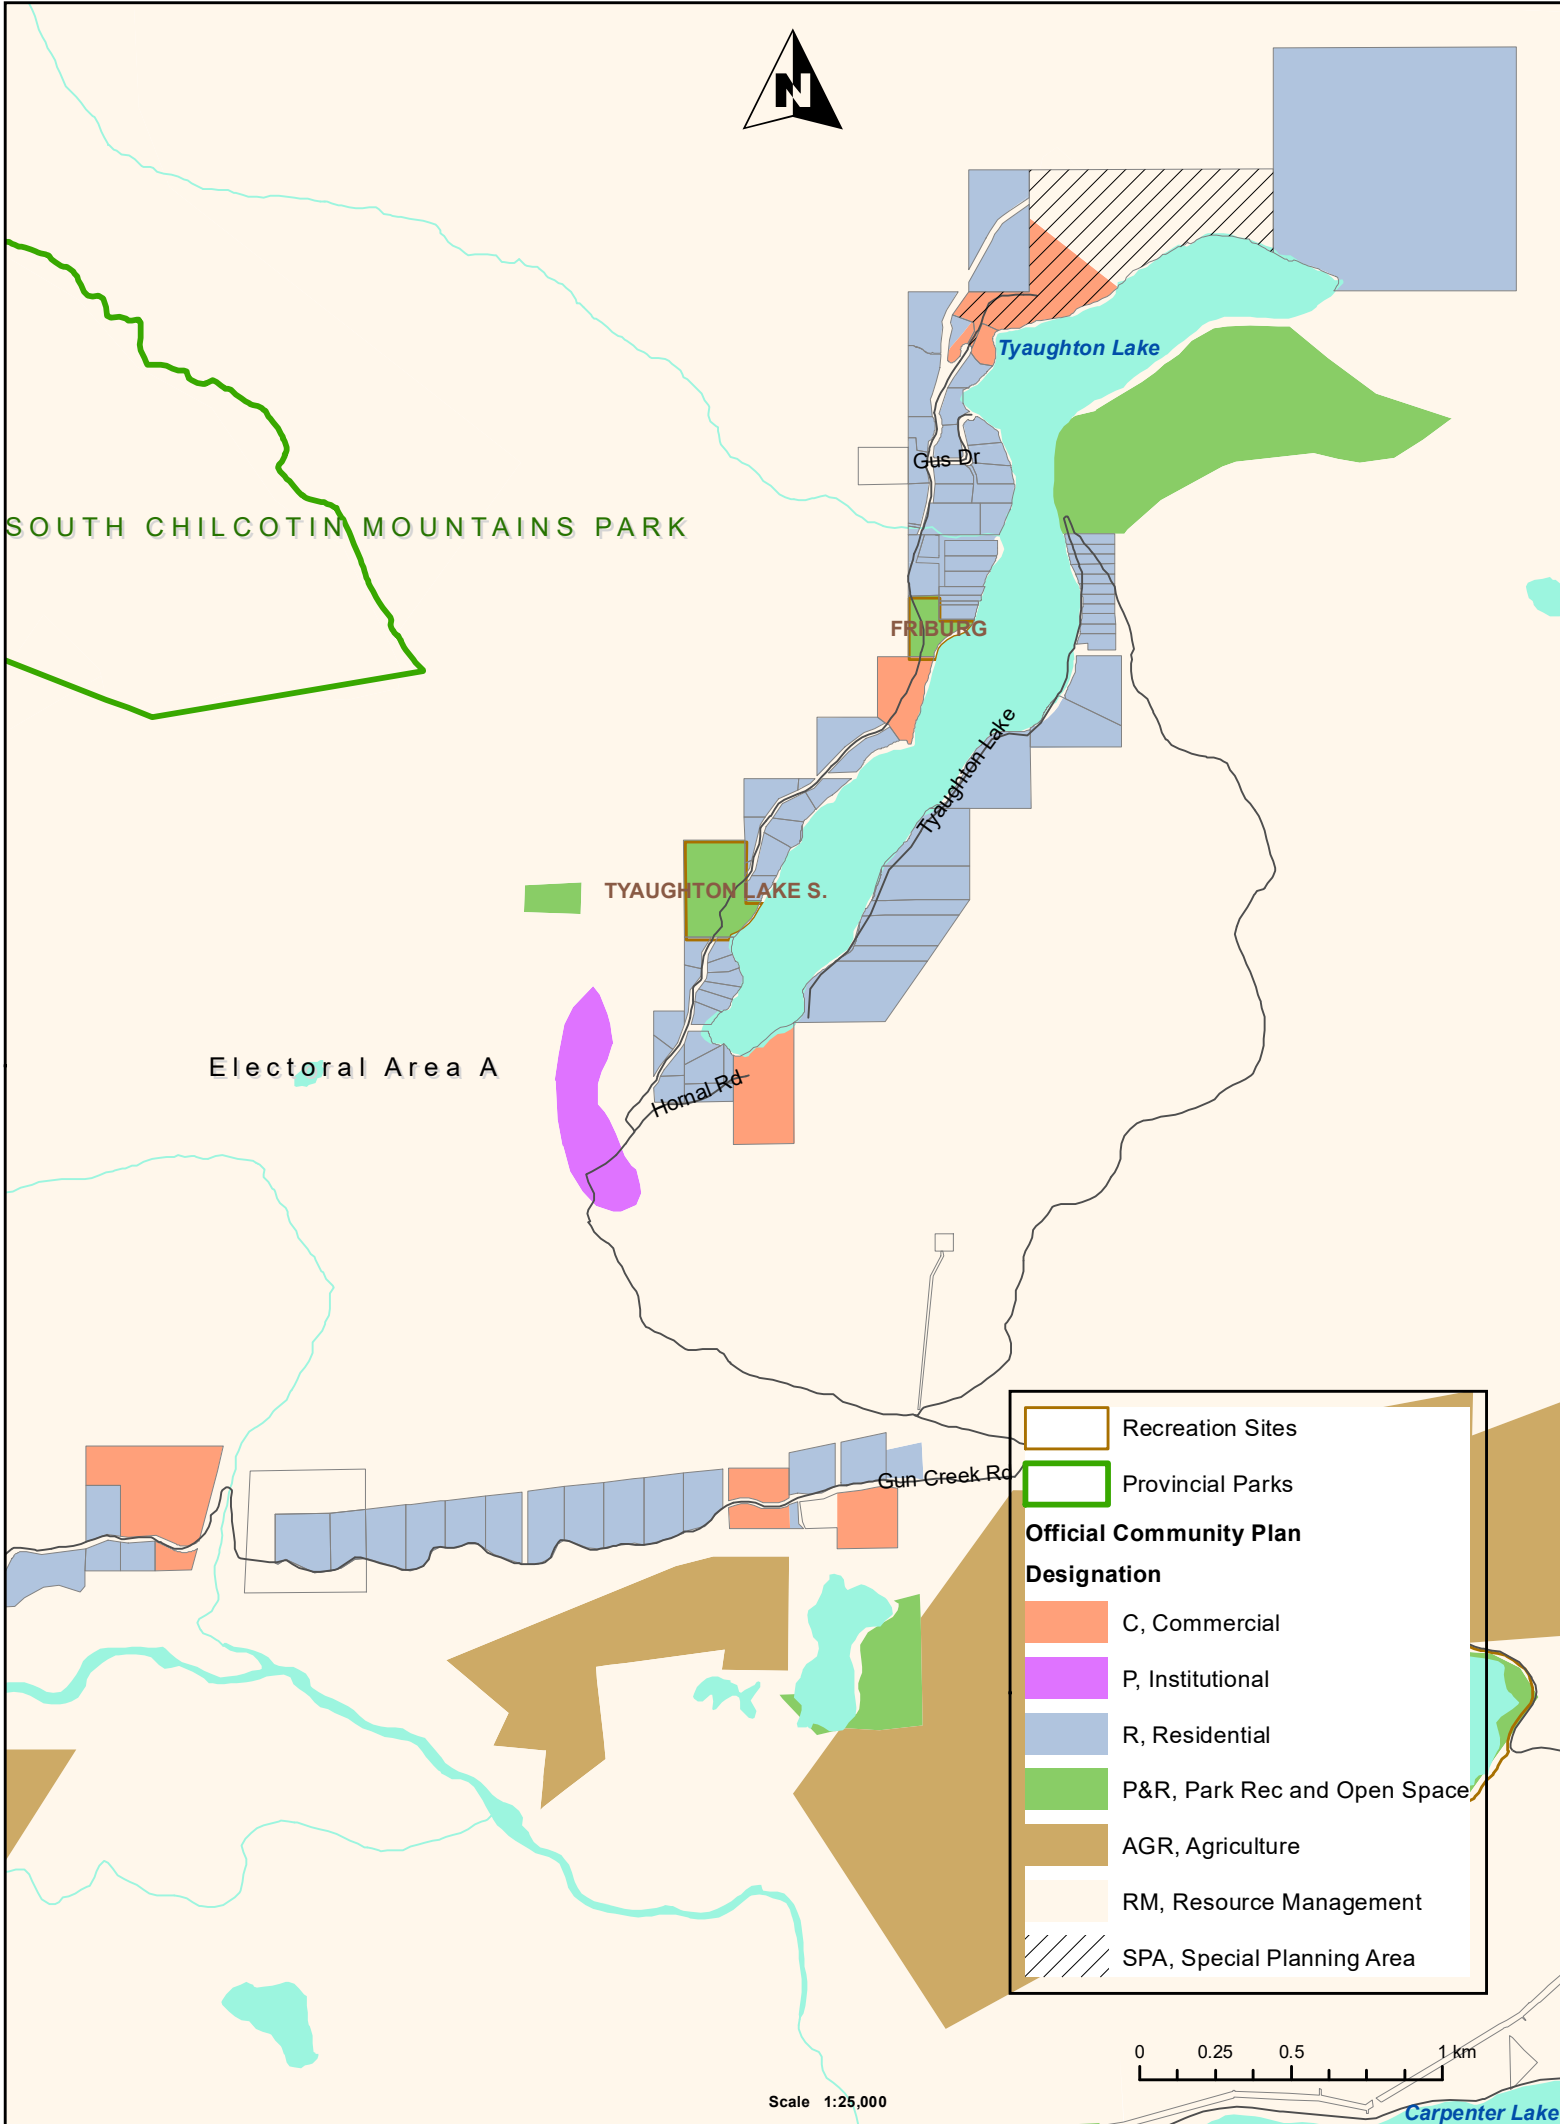

Map 2: Tyaughton Lake & Gun Creek Road

SOUTH CHILCOTIN MOUNTAINS PARK

Tyaughton Lake

Gus Dr

FRIBURG

TYAUGHTON LAKE S.

Electoral Area A

Hornal Rd

Gun Creek Rd

	Recreation Sites
	Provincial Parks
Official Community Plan Designation	
	C, Commercial
	P, Institutional
	R, Residential
	P&R, Park Rec and Open Space
	AGR, Agriculture
	RM, Resource Management
	SPA, Special Planning Area

Scale 1:25,000

Carpenter Lake