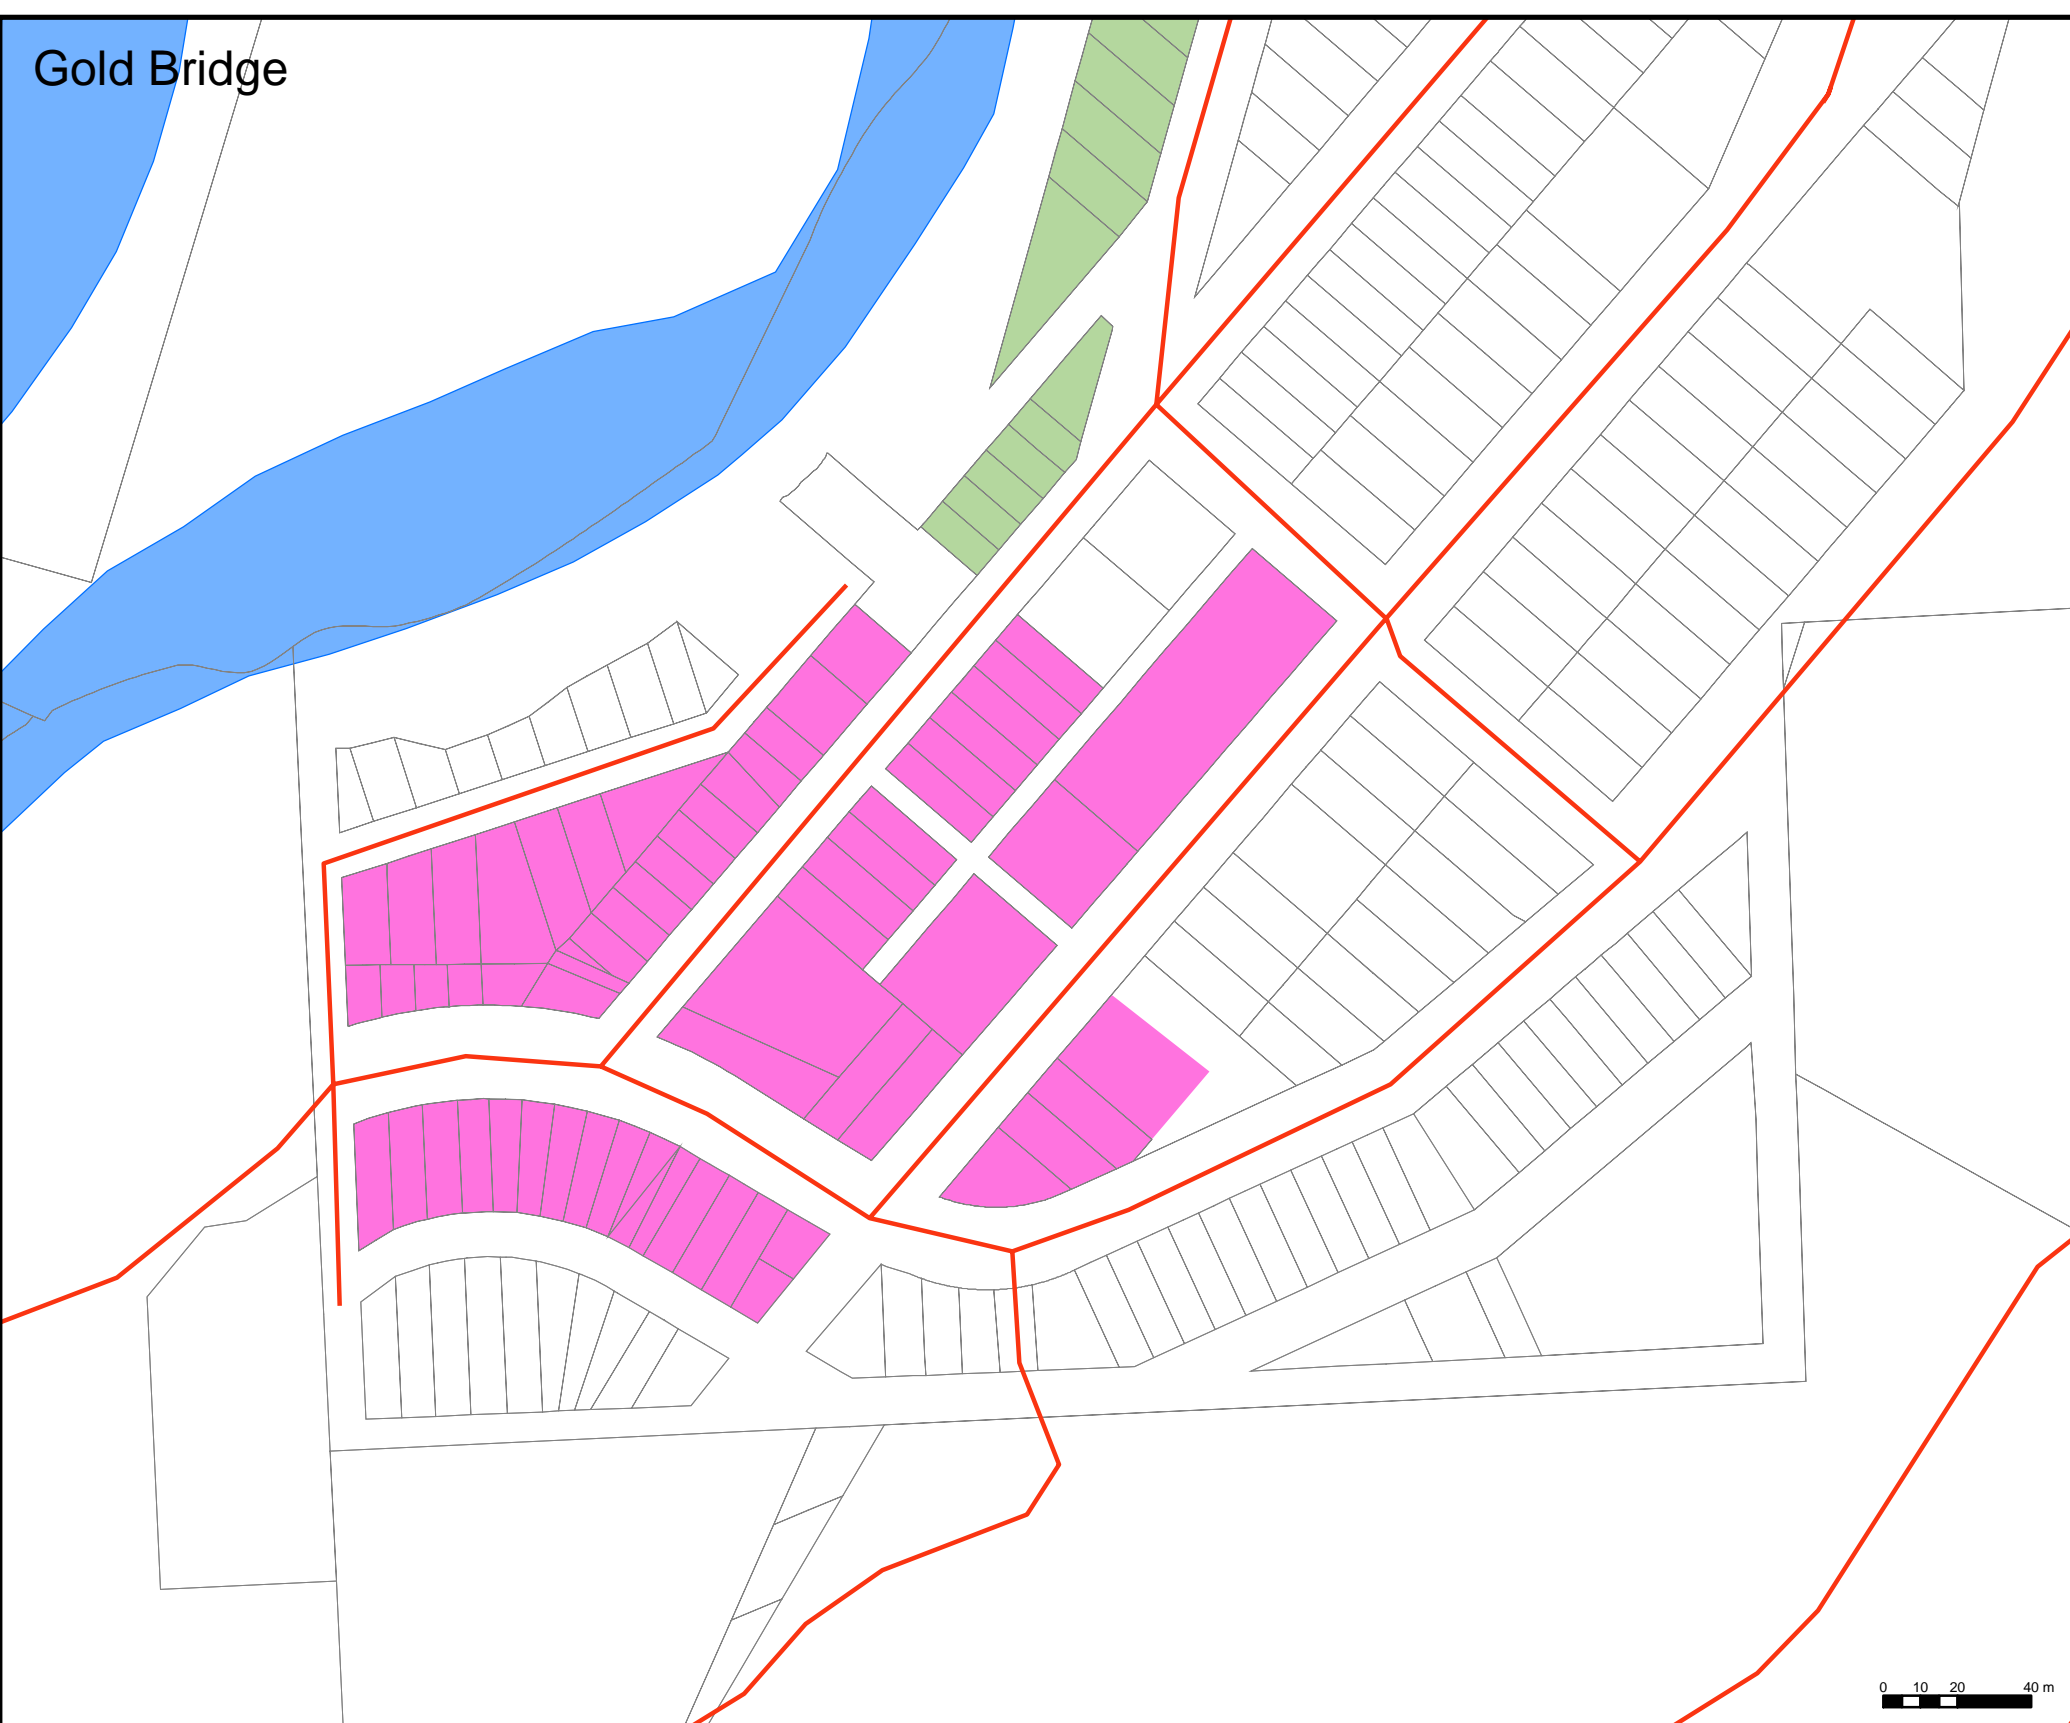

Gold Bridge

Bralorne

Development
Permit Area 1:
Heritage Commercial

- ICI Parcel
- DPA 1: Heritage Commercial
- Major Road
- Park
- Waterbody

Map 7A