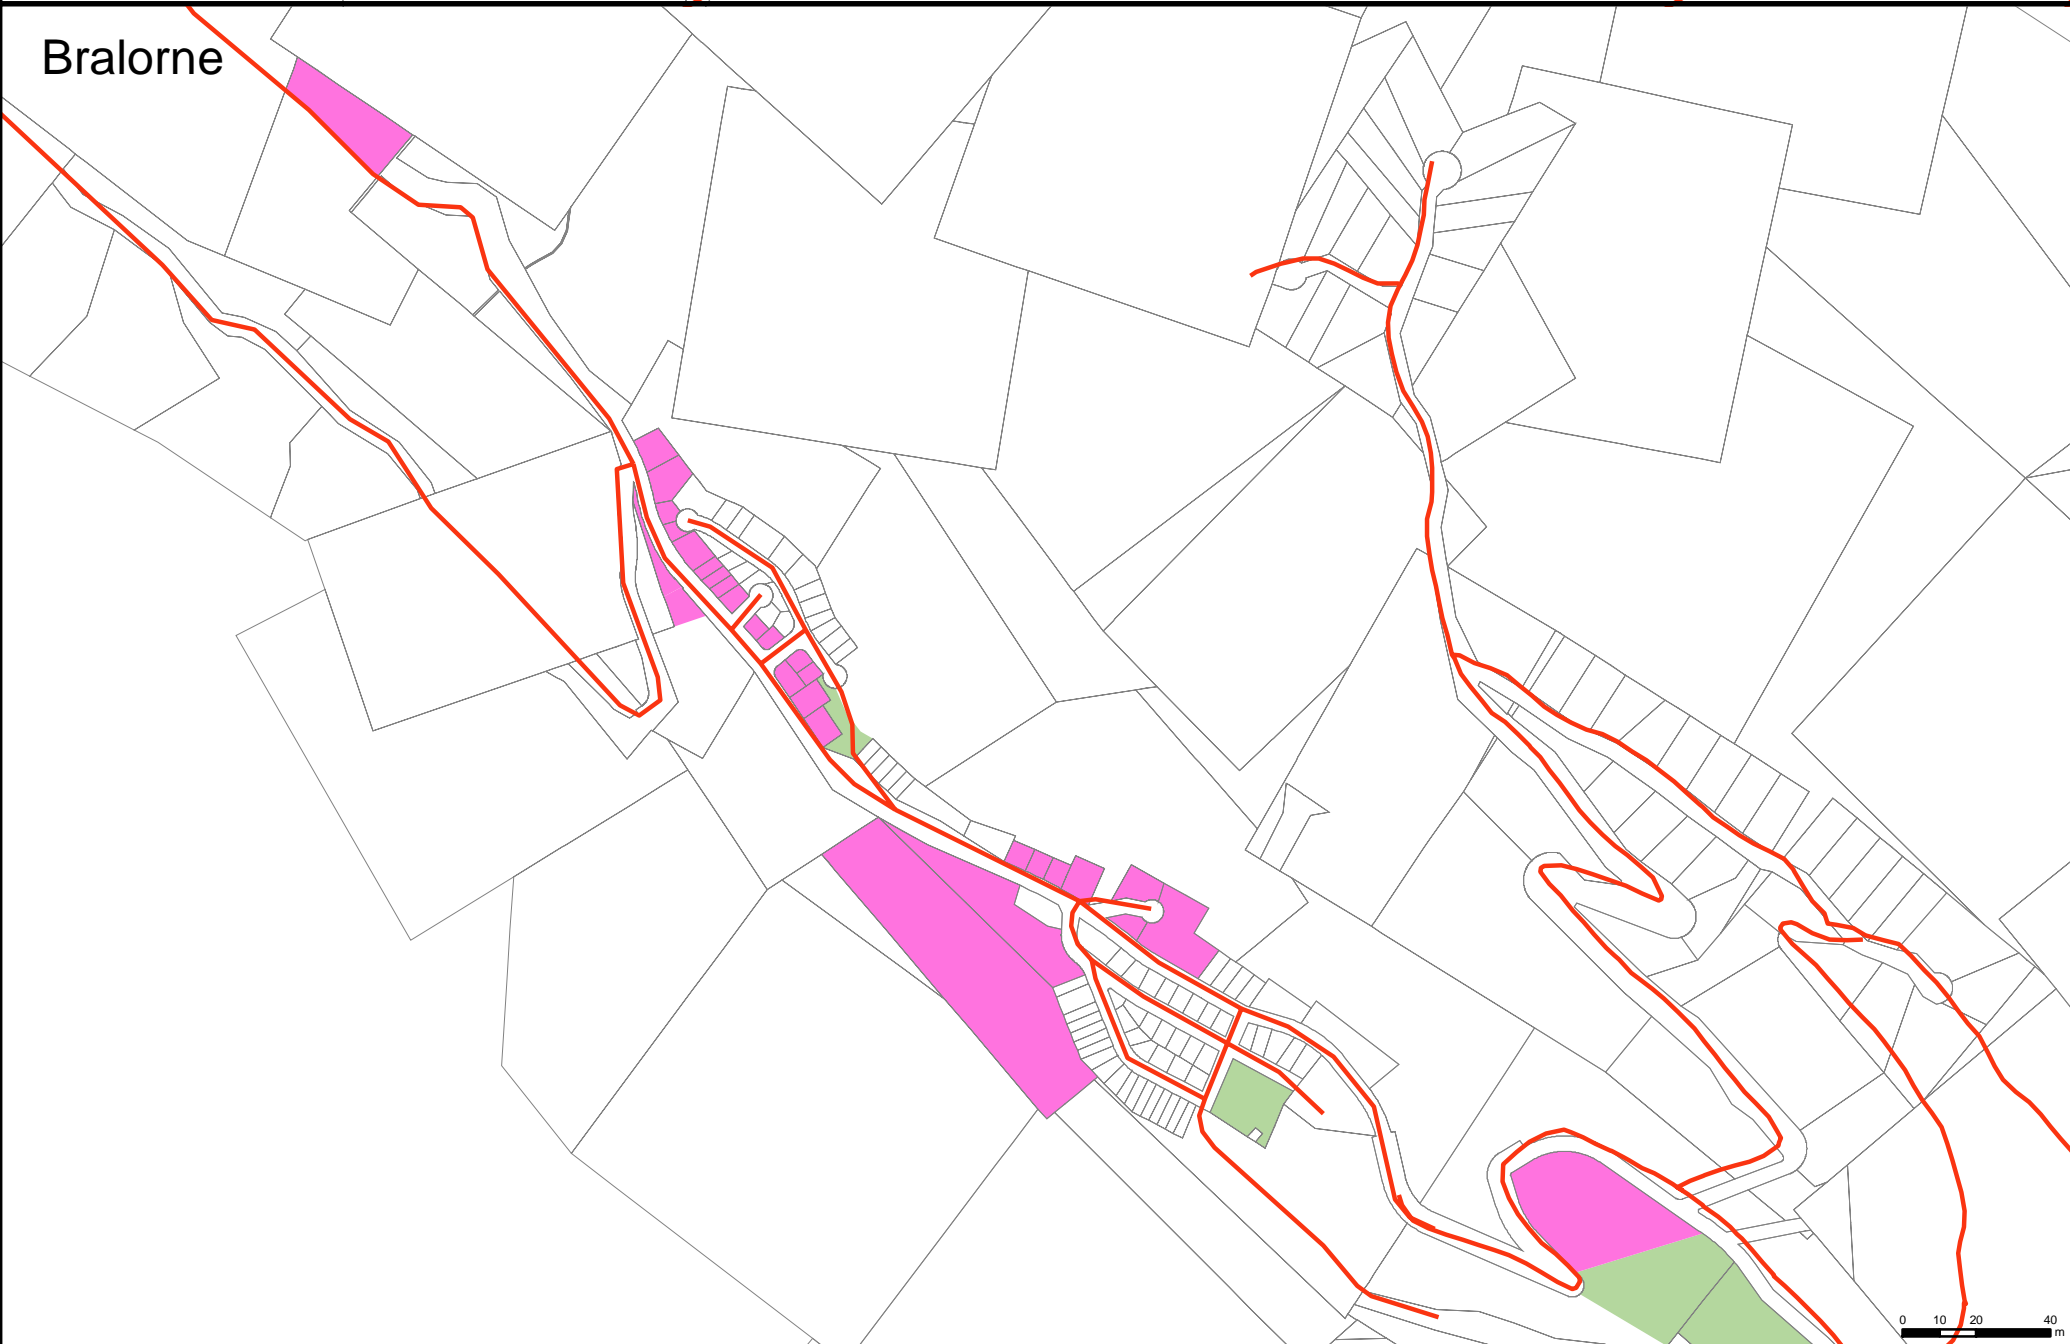

Gold Bridge

Bralorne

Development
Permit Area 1:
Heritage Commercial

- ICI Parcel
- DPA 1: Heritage Commercial
- Major Road
- Park
- Waterbody

Map 7A