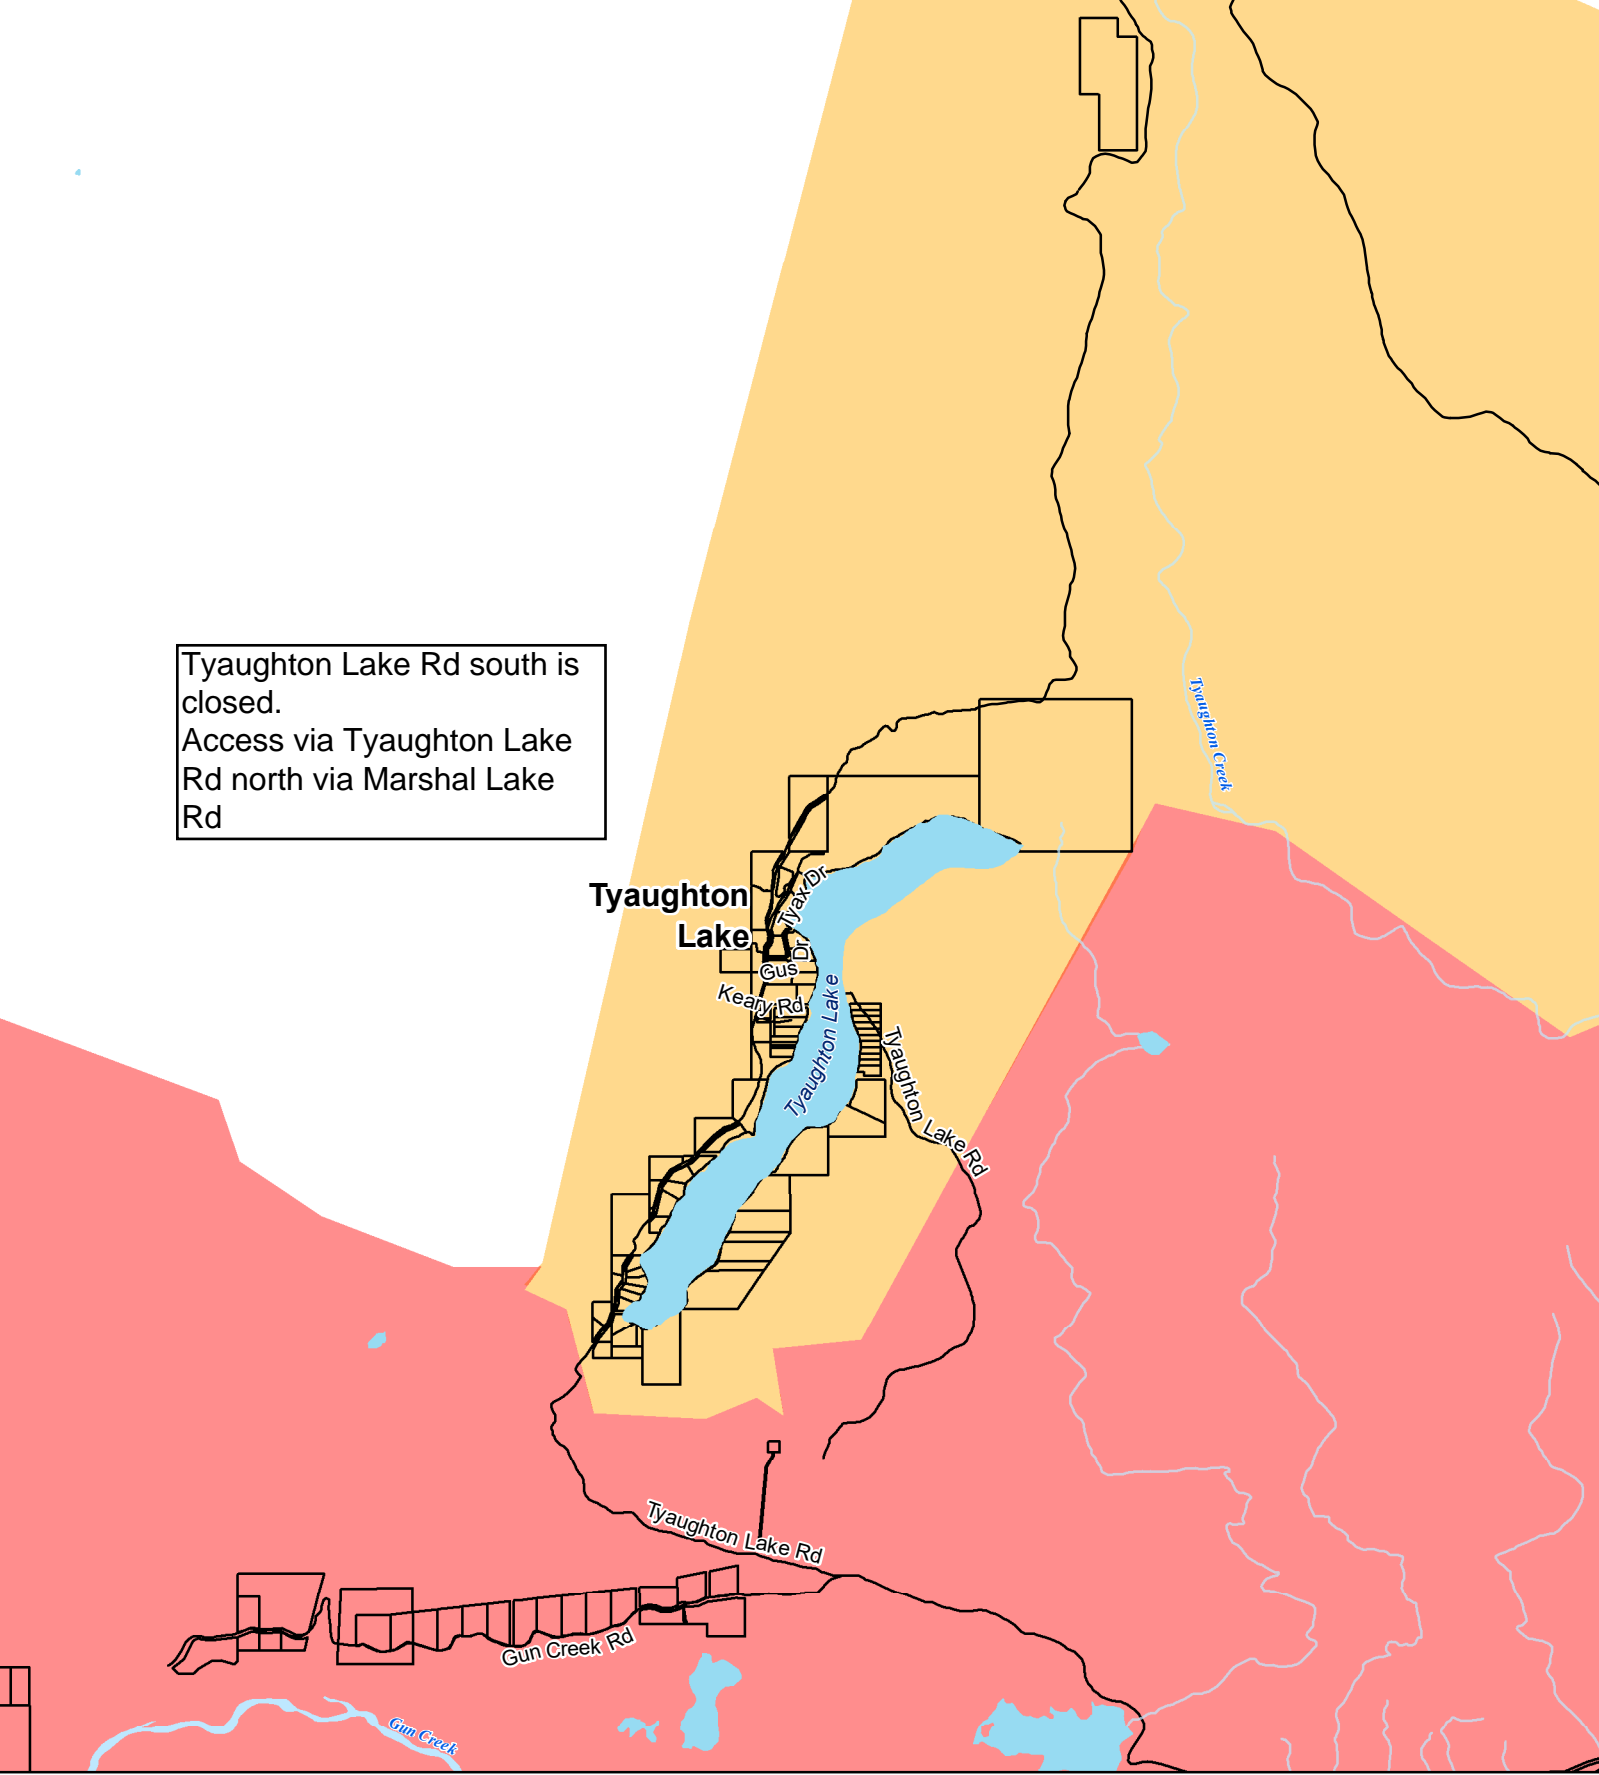

The Evacuation Order issued by the Squamish-Lillooet Regional District on August 31st, 2023, for all of Area A due to the Downton Lake Wildfire K71649, has been **partially downgraded** and replaced by an **Evacuation Alert** for the following areas:

- All SLRD properties on the east side of Gun Lake between Keir Road and Weaver Road
- All SLRD properties in the Gold Bridge Area
- All SLRD Properties in Marshall Lake Area
- All SLRD Properties in Tyaughton Lake Area
- All SLRD Properties on the North side of Lajoie Lake (aka Little Gun Lake)
- Any other SLRD properties located within the boundary noted on the **attached map**.

Date: 2023-09-08

**Downton Lake Wildfire K71649 - Gold Bridge and Gun Lake
Evacuation Order and Alert Areas Effective September 8, 2023**

1:40,000

- Evacuation Order Area
- Evacuation Alert Area
- Road 40 Right of Way
- SLRD Properties

Date: 2023-09-08

Tyaughton Lake Rd south is closed.
Access via Tyaughton Lake Rd north via Marshal Lake Rd

**Downton Lake Wildfire K71649 - Tyaughton Lake and Gun Creek Rd
Evacuation Order and Alert Areas Effective September 8, 2023**