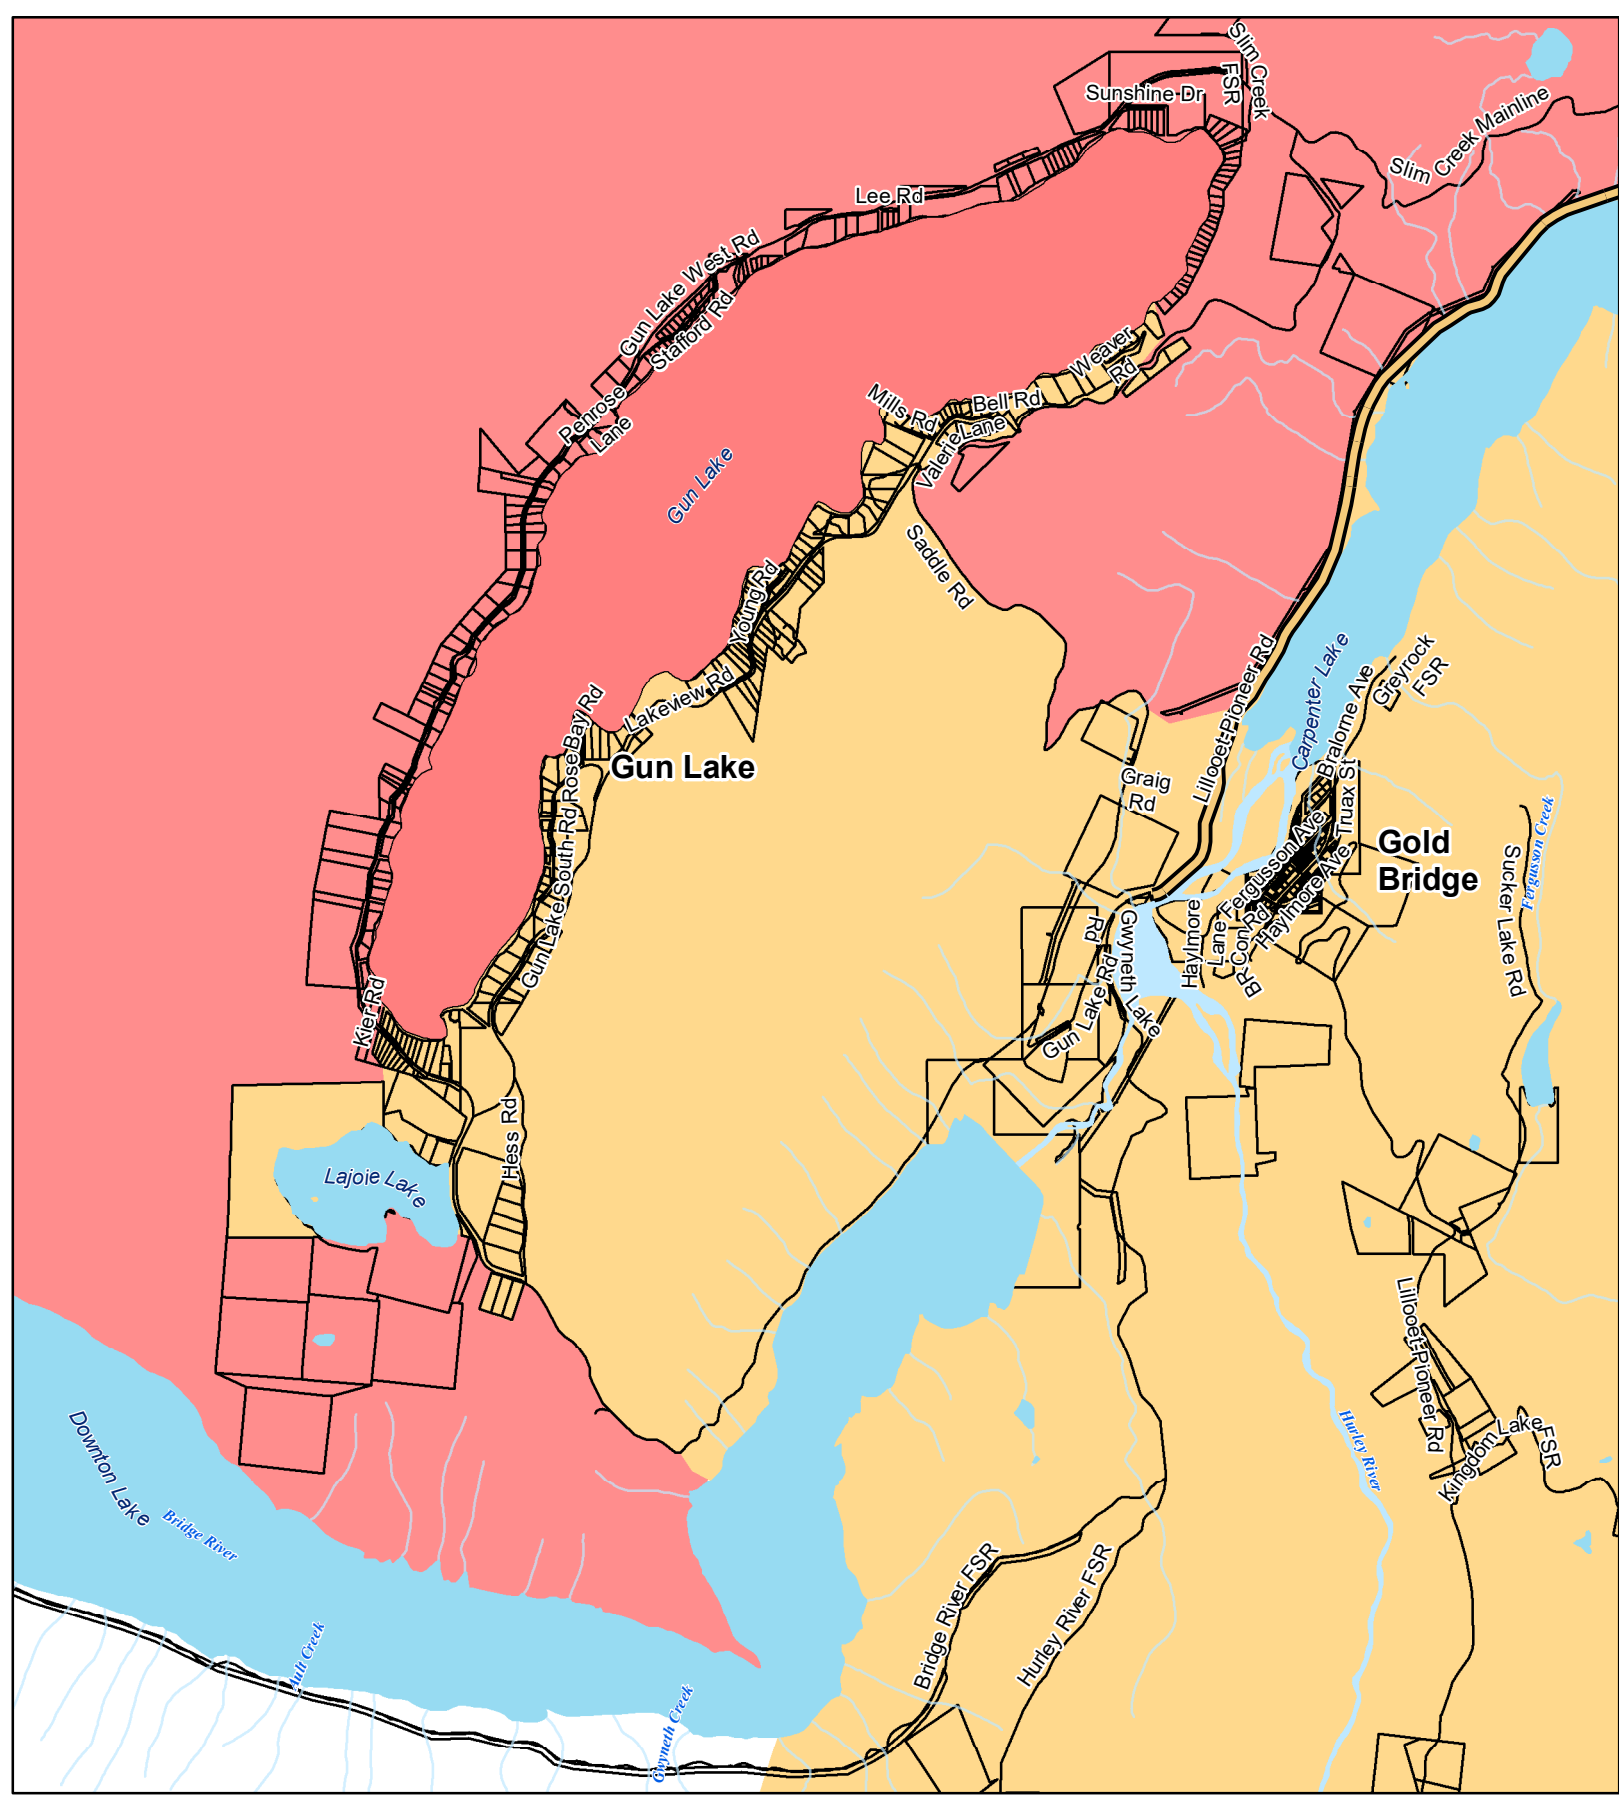

The Evacuation Order issued by the Squamish-Lillooet Regional District on August 31st, 2023, for all of Area A due to the Downton Lake Wildfire K71649, has been **partially downgraded** and replaced by an **Evacuation Alert** for the following areas:

- All SLRD properties on the east side of Gun Lake between Keir Road and Weaver Road
- All SLRD properties in the Gold Bridge Area
- All SLRD Properties in Marshall Lake Area
- All SLRD Properties in Tyaughton Lake Area
- All SLRD Properties on the North side of Lajoie Lake (aka Little Gun Lake)
- Any other SLRD properties located within the boundary noted on the **attached map**.

IMPORTANT INFORMATION FOR RETURNING EVACUEES:

- **All other SLRD properties on the west side of Gun Lake, the South side of Lajoie Lake (aka Little Gun Lake) and Gun Creek Road remain on Evacuation Order.** Please see the Evacuation Order updated September 8th, 2023 at 1600 for more details.
- **No personal watercraft are permitted on Gun Lake due to ongoing BC Wildfire Service emergency response.**
- Access to the area is via Lillooet-Pioneer Road 40, the Hurley River FSR and Marshall Lake Road. **All roads within evacuation order areas remain closed.**
- The Squamish-Lillooet Regional District has prepared a guide to help you navigate information, tasks and resources that you will find essential as you return home after a wildfire: [Returning home after a wildfire.](#)

Date: 2023-09-08

**Downton Lake Wildfire K71649 - Gold Bridge and Gun Lake
Evacuation Order and Alert Areas Effective September 8, 2023**

1:40,000

- Evacuation Order Area
- Evacuation Alert Area
- Road 40 Right of Way
- SLRD Properties