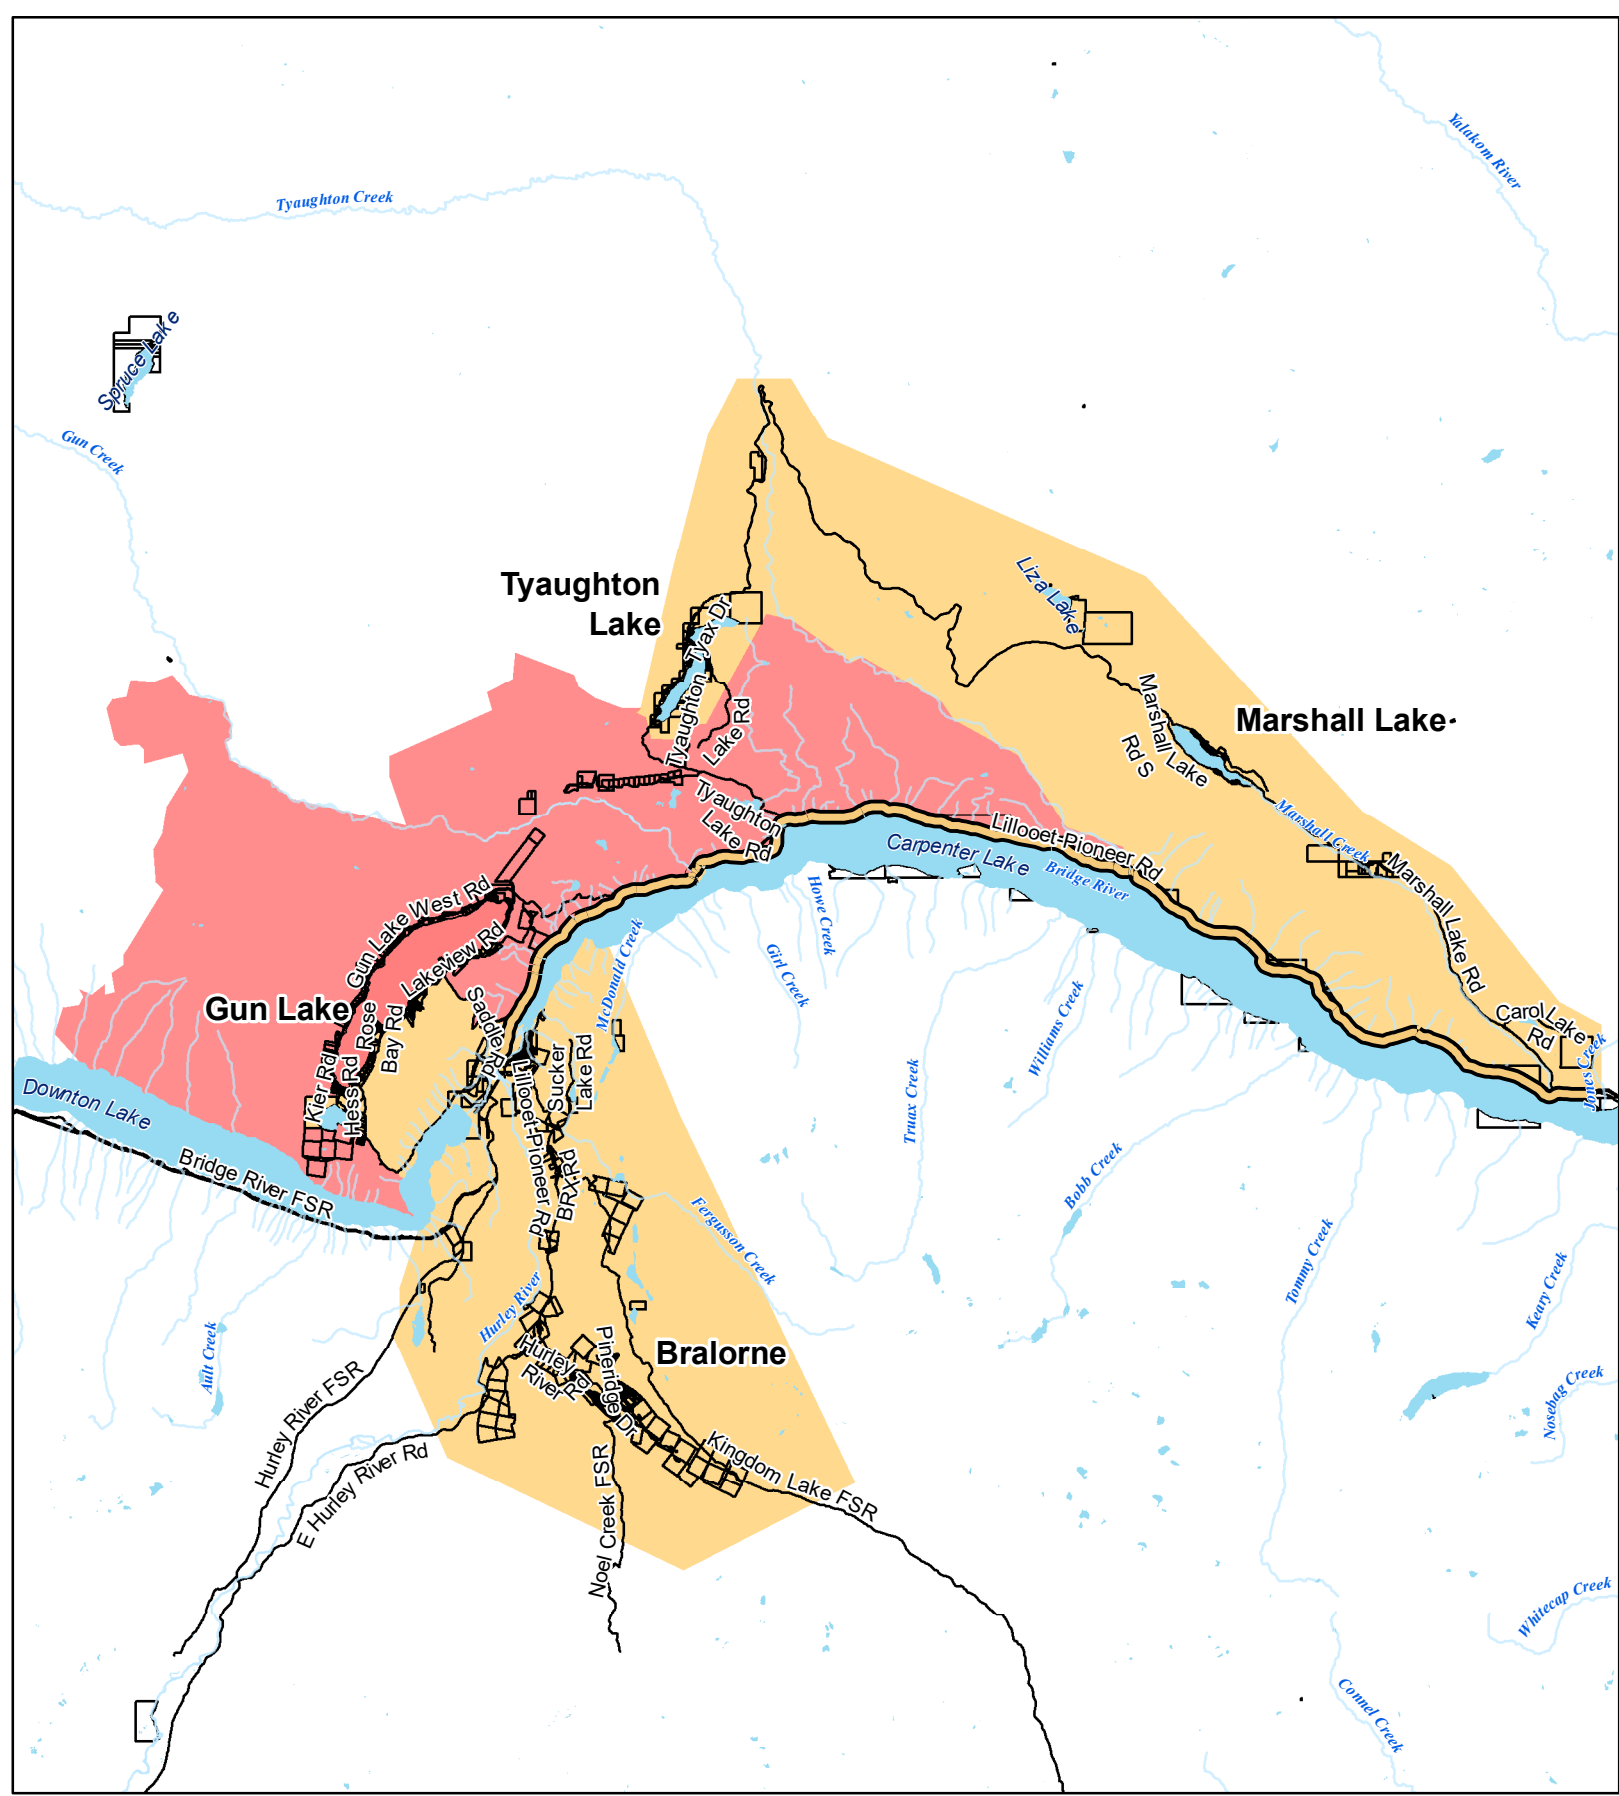

Jen Ford - Board Chair
Squamish-Lillooet Regional District

Downton Lake Wildfire K71649
Evacuation Order and Alert Areas Effective September 8, 2023

- Evacuation Order Area
- Evacuation Alert Area
- Lillooet-Pioneer Road 40
- SLRD Properties

Date: 2023-09-08