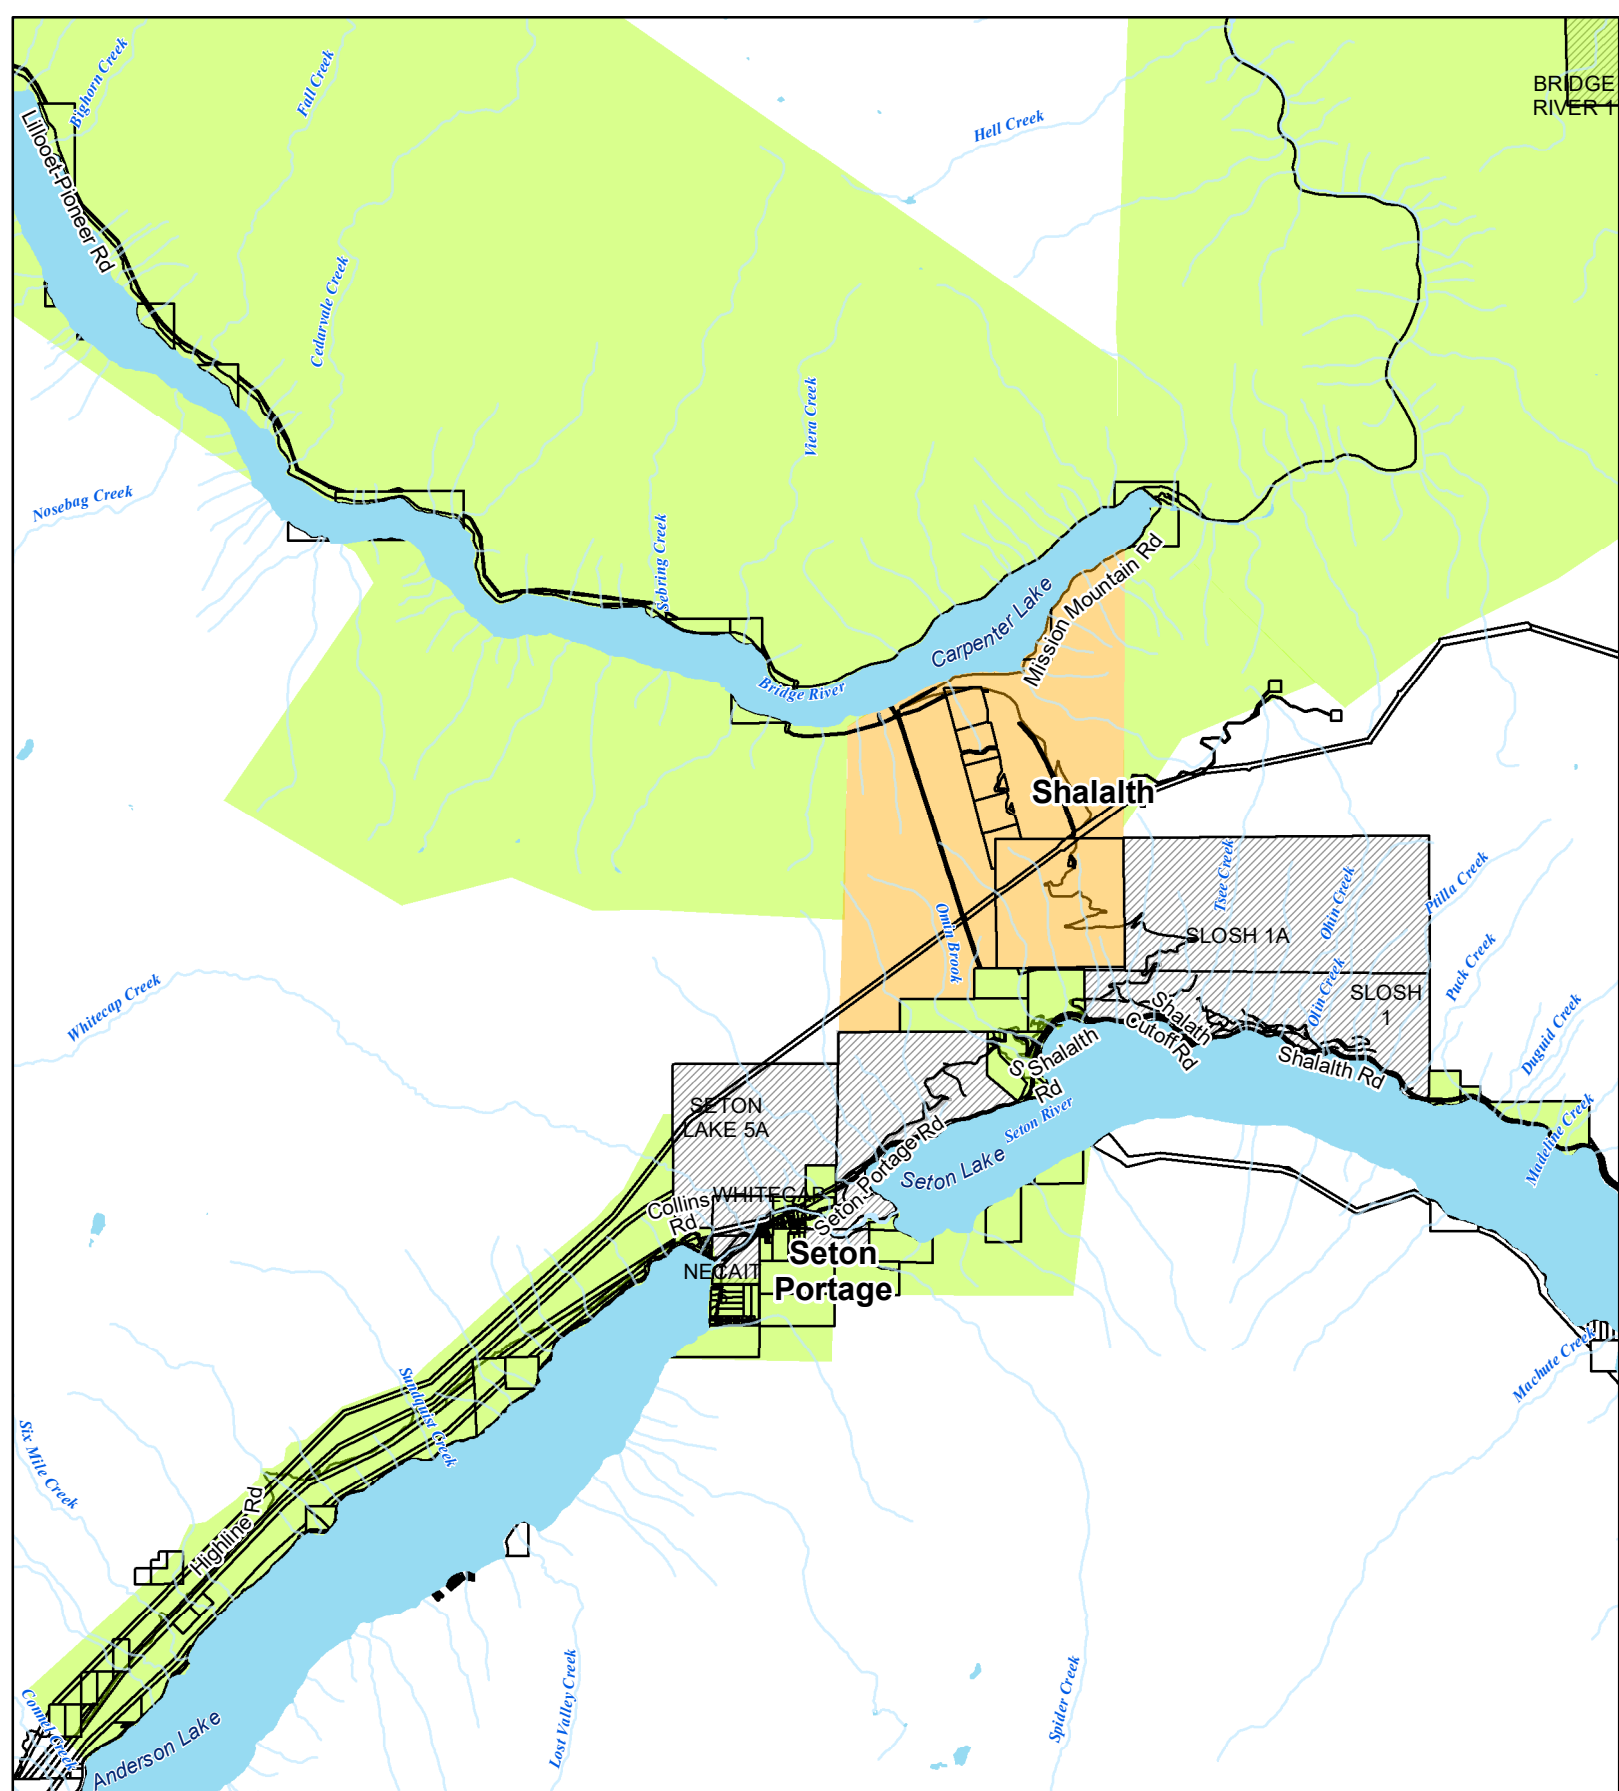

September 11, 2023, at 1600

Based on consultation with the British Columbia Wildfire Service, the SLRD has assessed that potential danger to life and health due to the Casper Creek wildfire has subsided to the degree that the current Evacuation Alert is no longer required in some areas.

Effective September 11th, 2023 at 1600 hrs, the Squamish-Lillooet Regional District has rescinded the Evacuation Alert applying to the following areas:

- All SLRD Properties in the Seton Portage area.
- SLRD Properties north of Connel Creek to Seton Portage.
- Any other SLRD properties located within the boundary noted on the **attached map**.

Note: An Evacuation Alert remains in place for the Mission Mountain Road area.

Subscribe to SLRD Alert for free at www.slrd.bc.ca/slrdalert to receive emergency notifications via email, text messages, and voicemail. Further information is posted in public notices at www.slrd.bc.ca.

1:95,000

Casper Creek Wildfire K71535 Evacuation Alert Area Effective September 11, 2023

- Evacuation Alert Area
- Evacuation Alert Rescinded
- SLRD Properties

Date: 2023-09-11