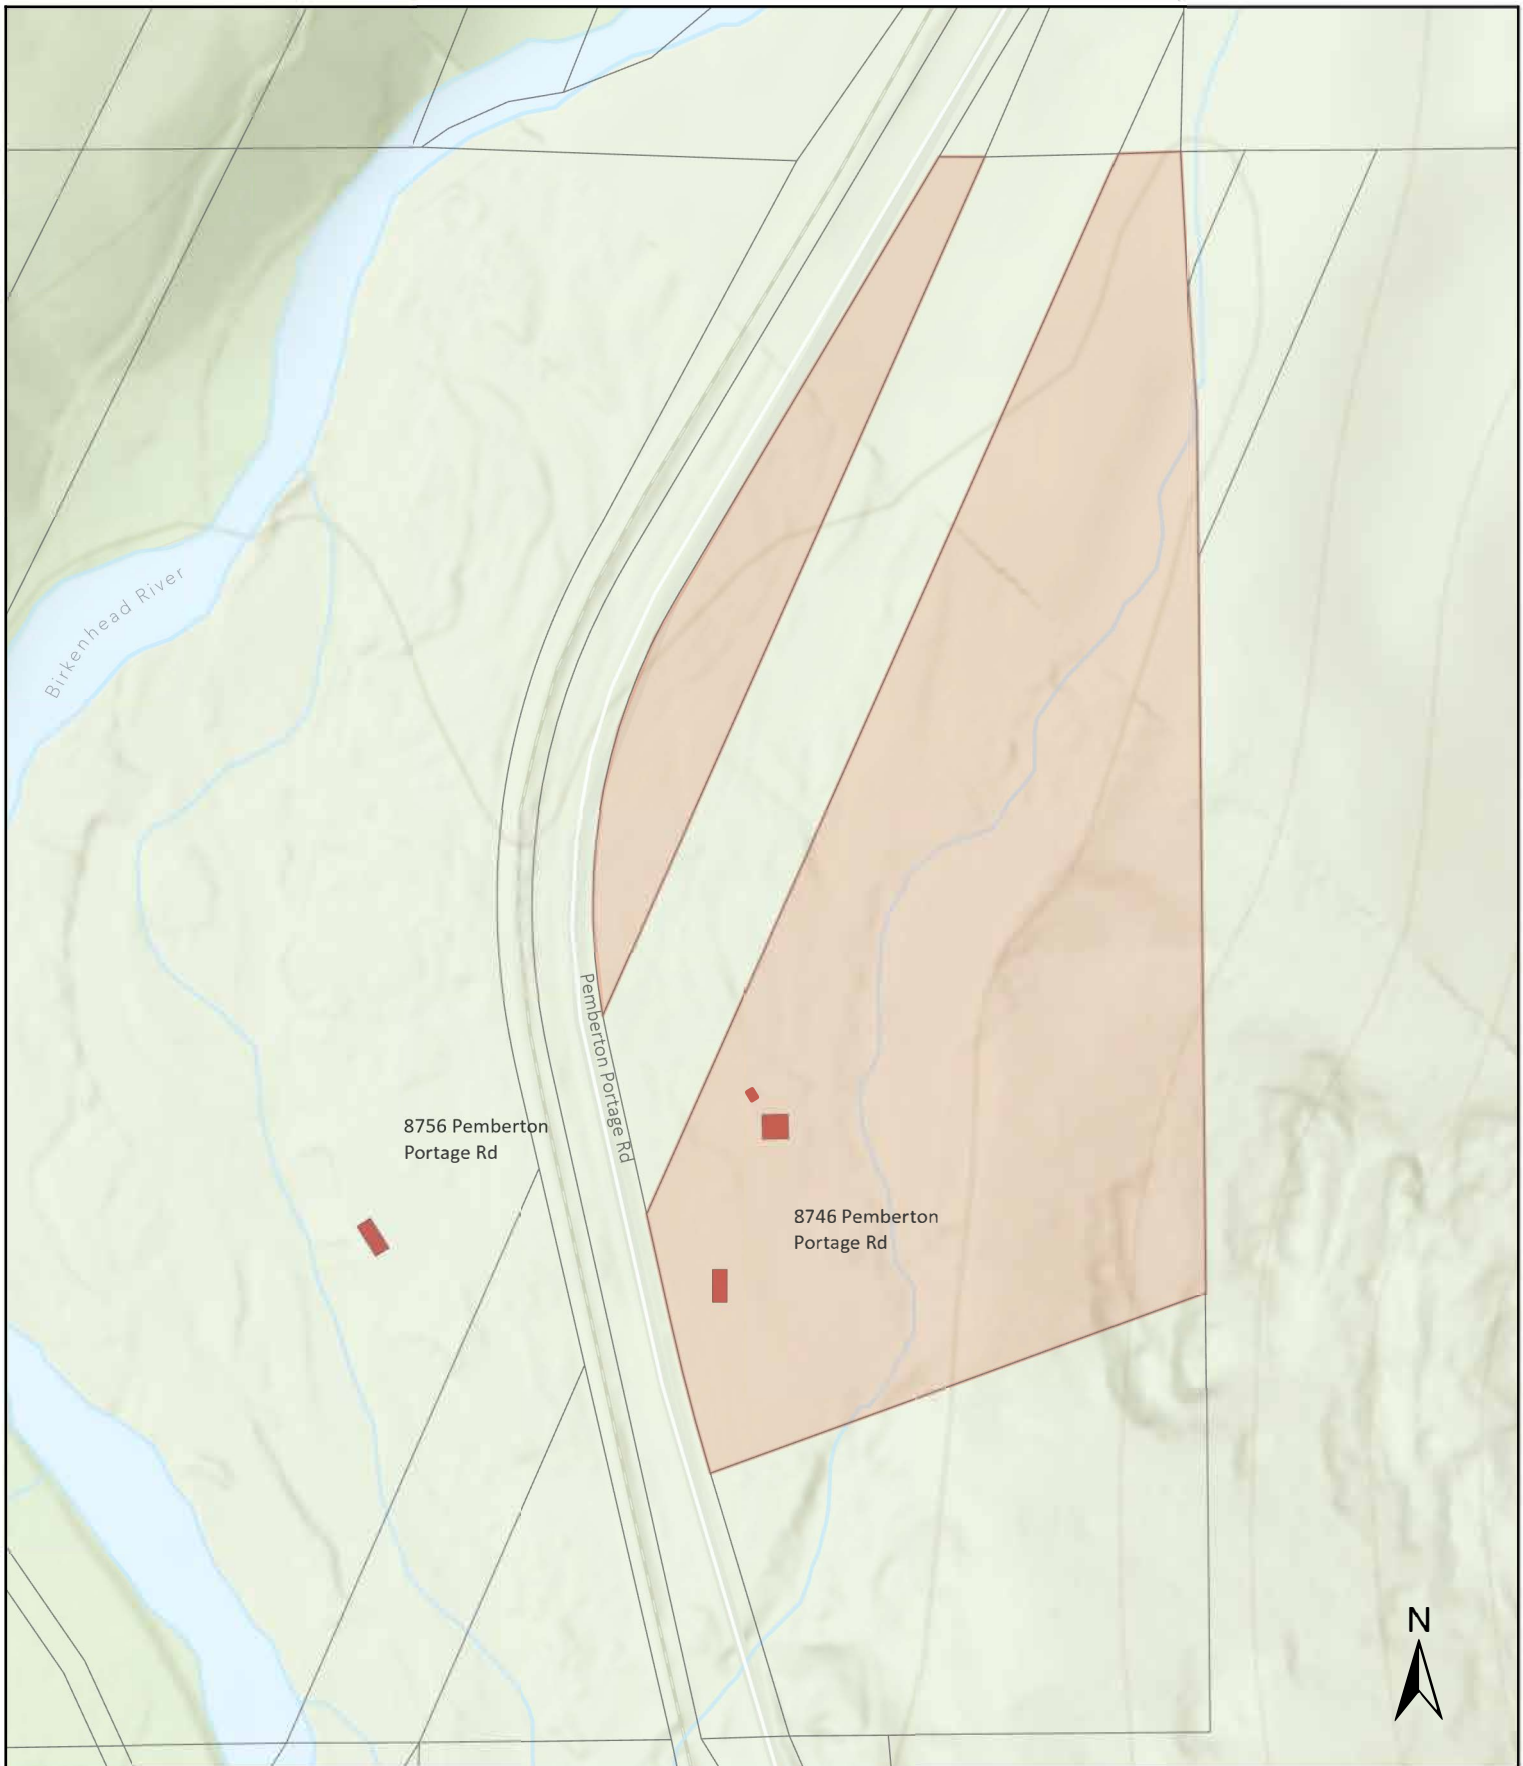

EVACUATION ORDER – SLRD AREA C

Place Glacier Outburst Flood Hazard and Debris Flood Hazard

June 25, 2026, at 1000hrs

Pursuant to Section 95 (1) of the BC Emergency and Disaster Management Act, an **Evacuation Order** has been issued by the Squamish-Lillooet Regional District due to immediate danger to life safety caused by the risk of overland flooding and debris flood in the Poole Creek and Gates Lake area in Electoral Area C.

Jen Ford - Board Chair
Squamish-Lillooet Regional District

Evacuation Order Area - Place Glacier Outburst Flood Risk

Evacuation Order Area - Gates Lake

Date: June 25, 2026

Evacuation Order Area - Place Glacier Outburst Flood Risk

 Evacuation Order Area - Poole Creek

Date: June 25, 2026

Evacuation Order Area - Place Glacier Outburst Flood Risk

 Evacuation Order Area - 8746 Portage Road

Date: June 25, 2026