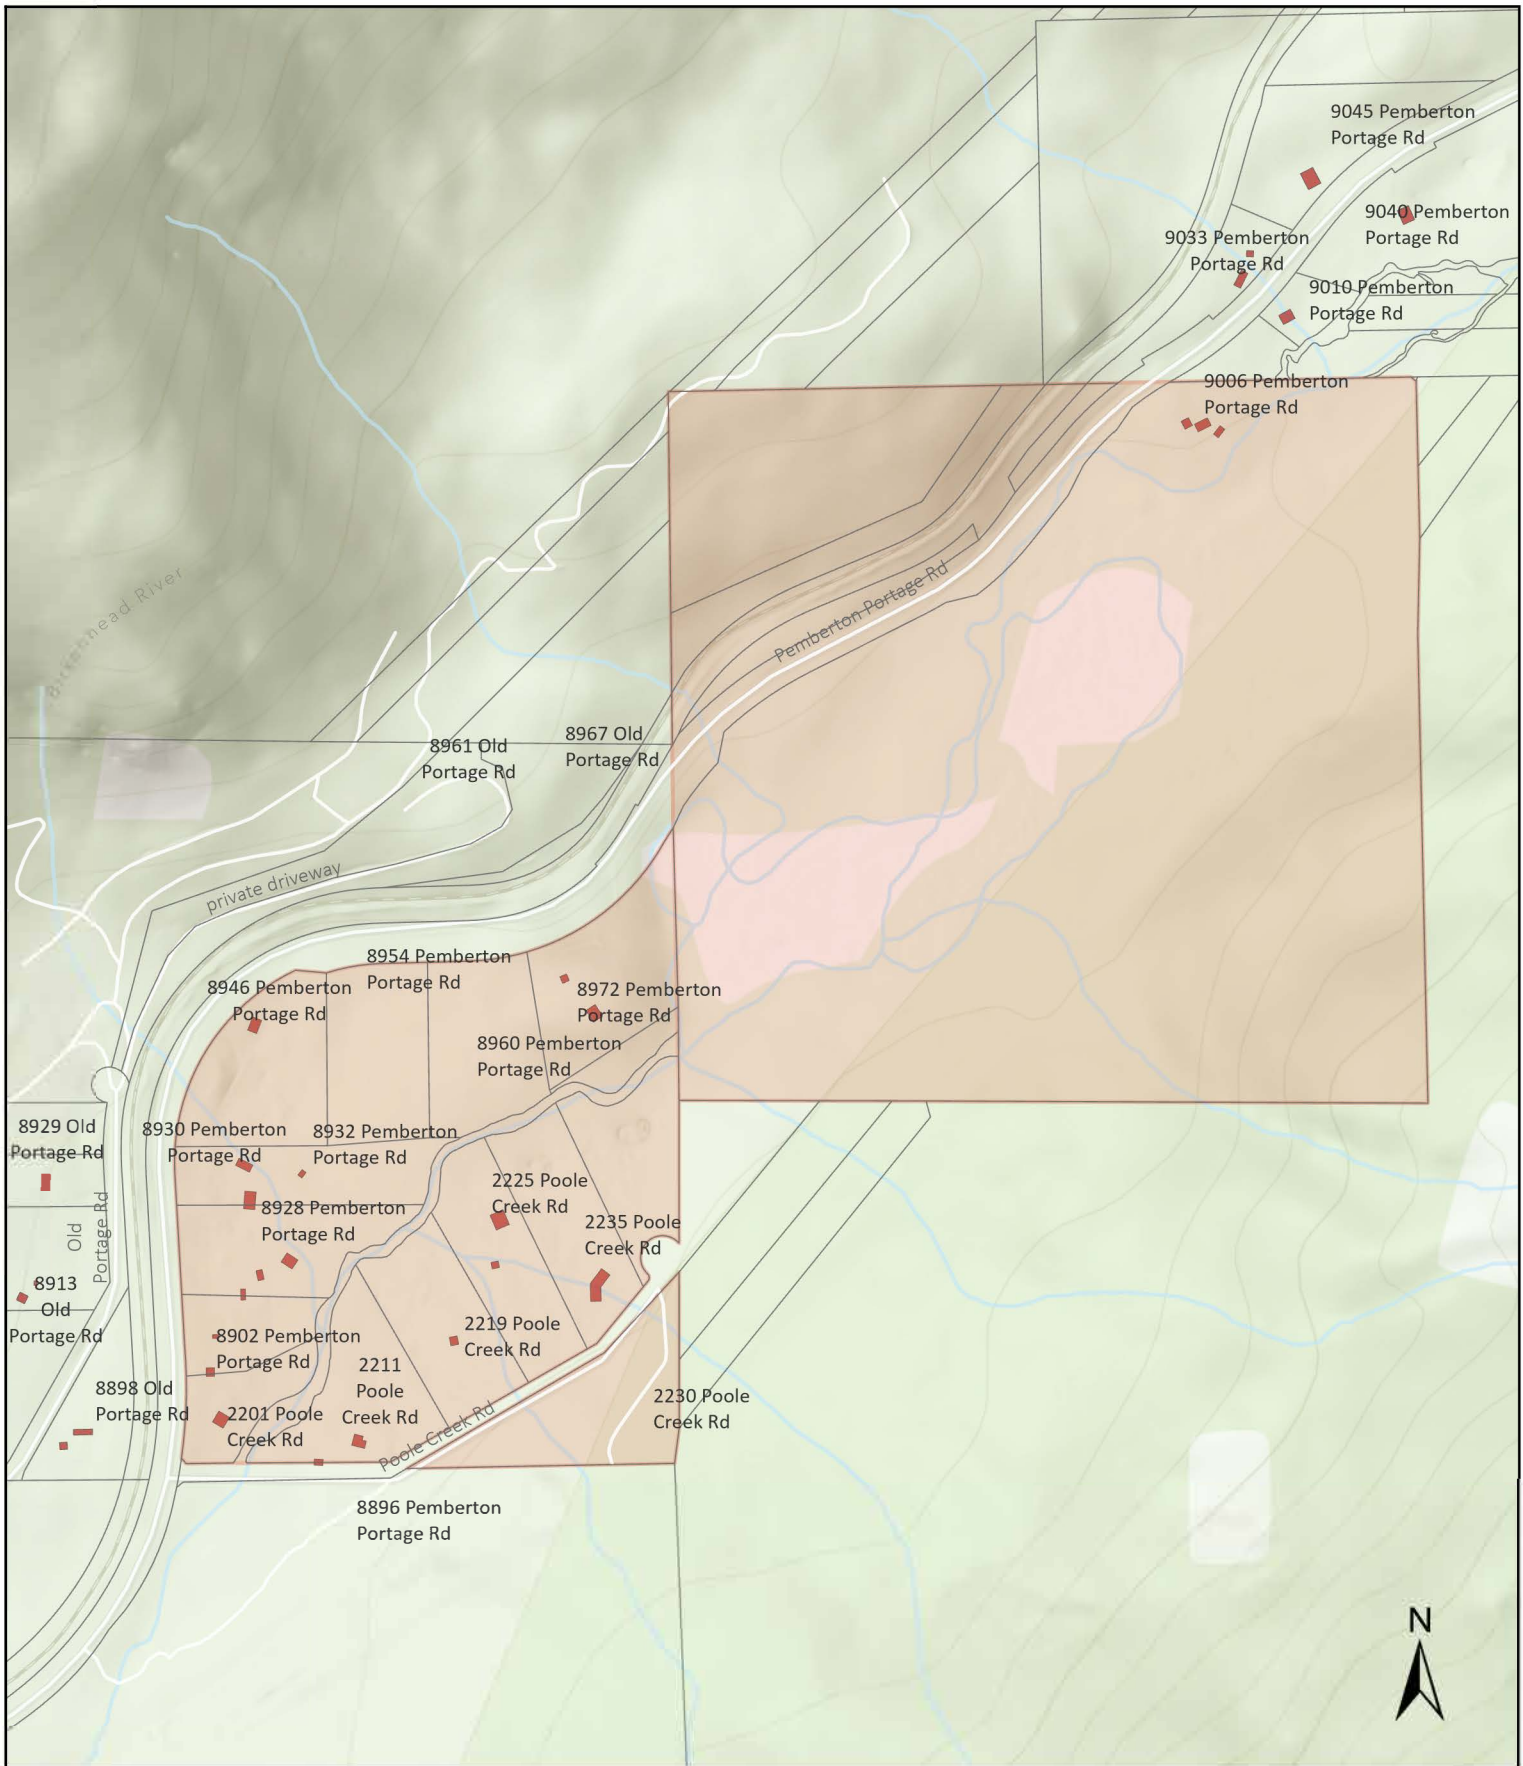

EVACUATION ORDER – SLRD AREA C

Place Glacier Outburst Flood Hazard and Debris Flood Hazard

June 25, 2026, at 1000hrs

Pursuant to Section 95 (1) of the BC Emergency and Disaster Management Act, an **Evacuation Order** has been issued by the Squamish-Lillooet Regional District due to immediate danger to life safety caused by the risk of overland flooding and debris flood in the Poole Creek and Gates Lake area in Electoral Area C.

Members of the Royal Canadian Mounted Police and other applicable agencies will be expediting this action.

This Evacuation Order is in effect for SLRD properties in the following areas of Electoral Area C:

Jen Ford - Board Chair
Squamish-Lillooet Regional District

Evacuation Order Area - Place Glacier Outburst Flood Risk

Evacuation Order Area - Gates Lake

Date: June 25, 2026

Evacuation Order Area - Place Glacier Outburst Flood Risk

 Evacuation Order Area - Poole Creek

Date: June 25, 2026

Evacuation Order Area - Place Glacier Outburst Flood Risk

 Evacuation Order Area - 8746 Portage Road

Date: June 25, 2026