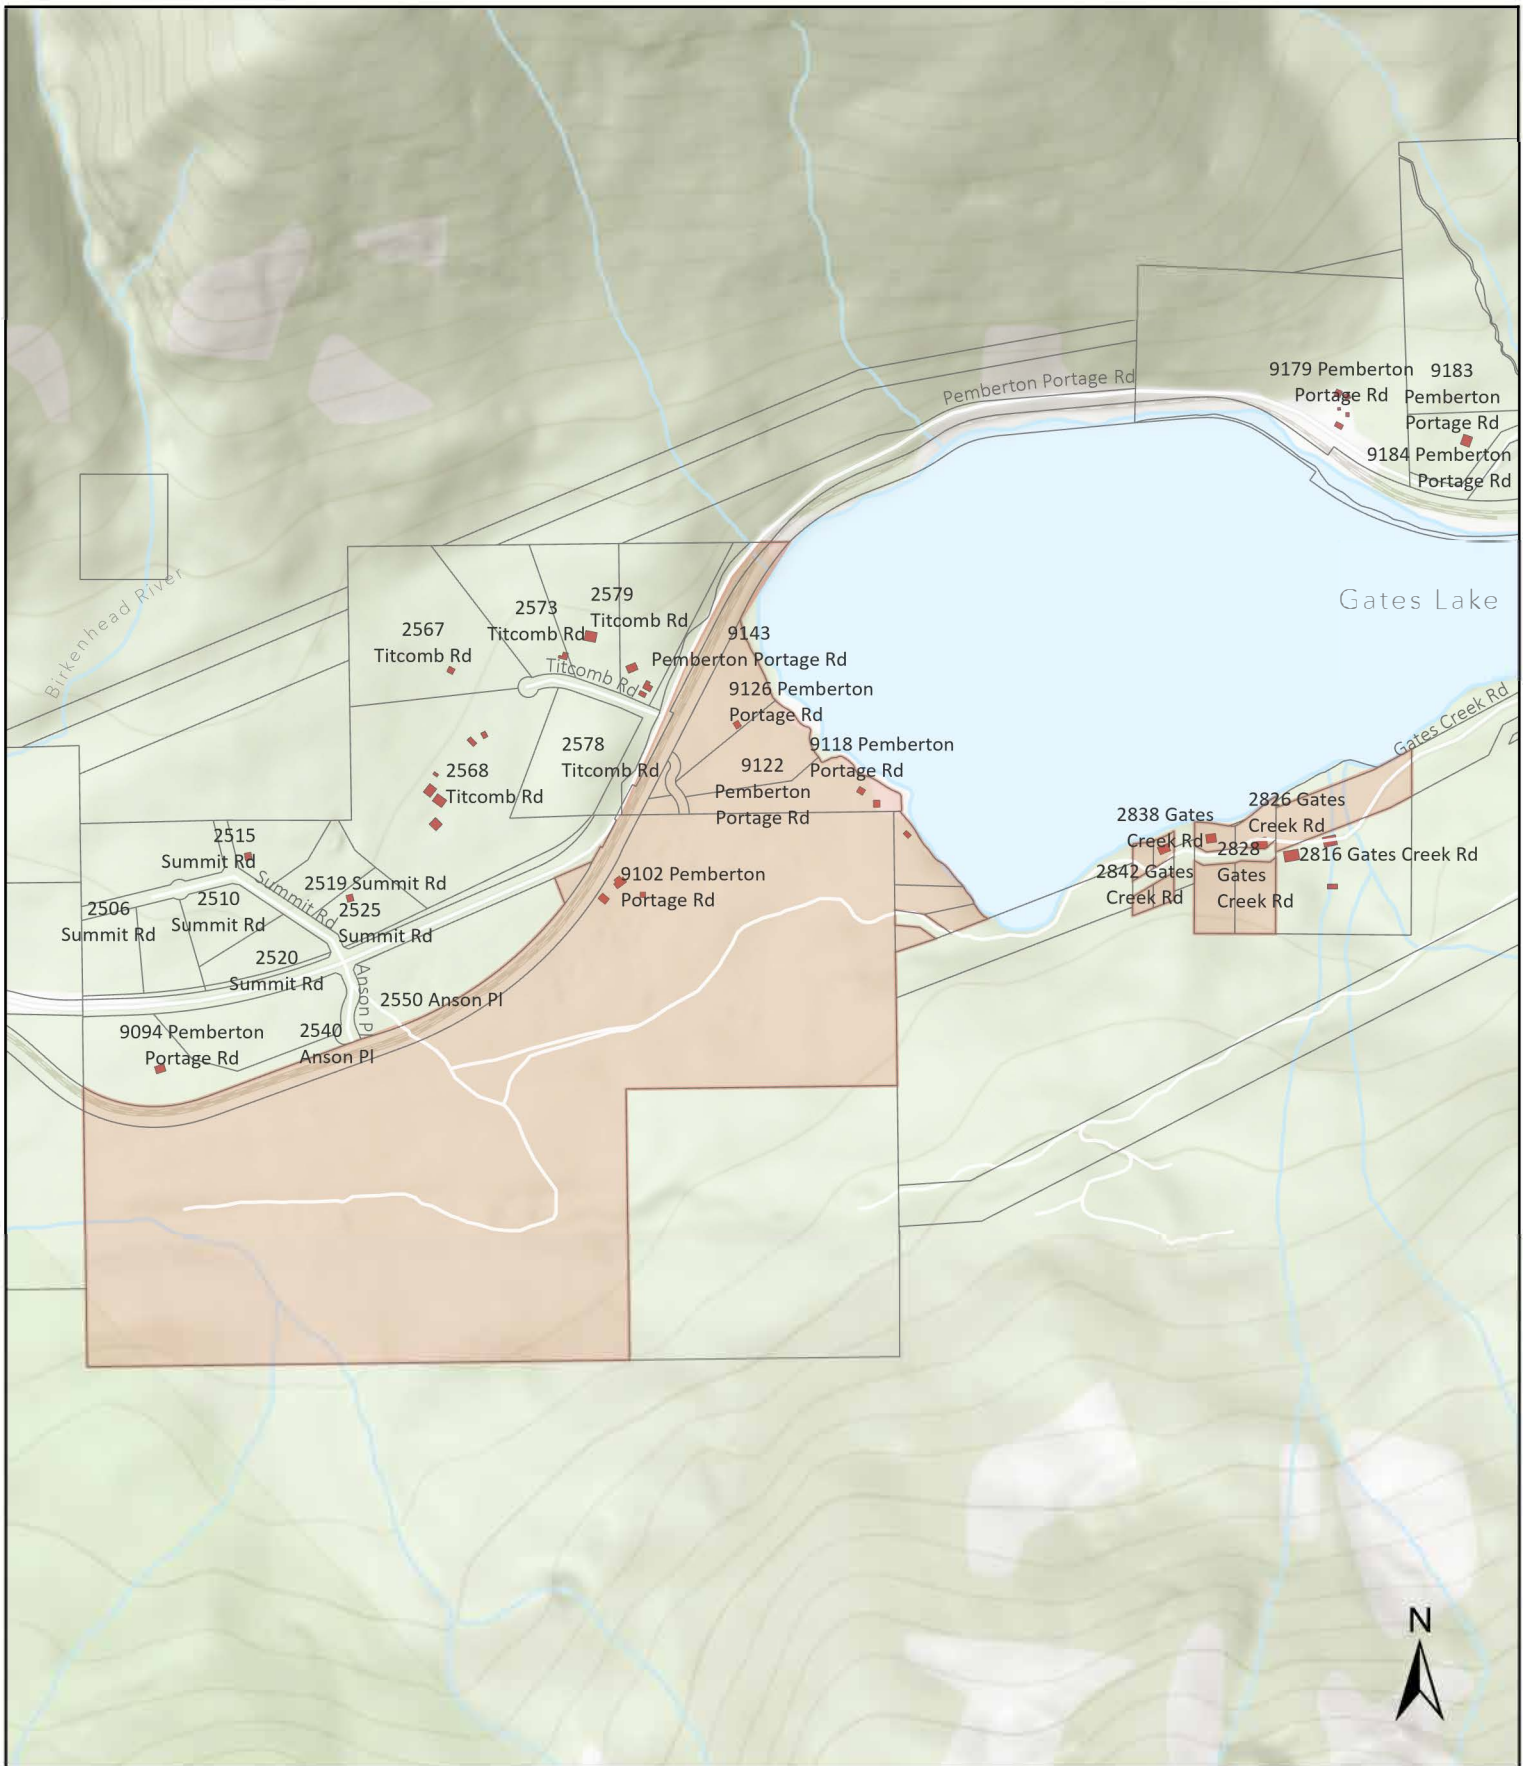

Jen Ford - Board Chair
Squamish-Lillooet Regional District

Evacuation Order Area - Place Glacier Outburst Flood Risk

Evacuation Order Area - Gates Lake

Date: June 25, 2026