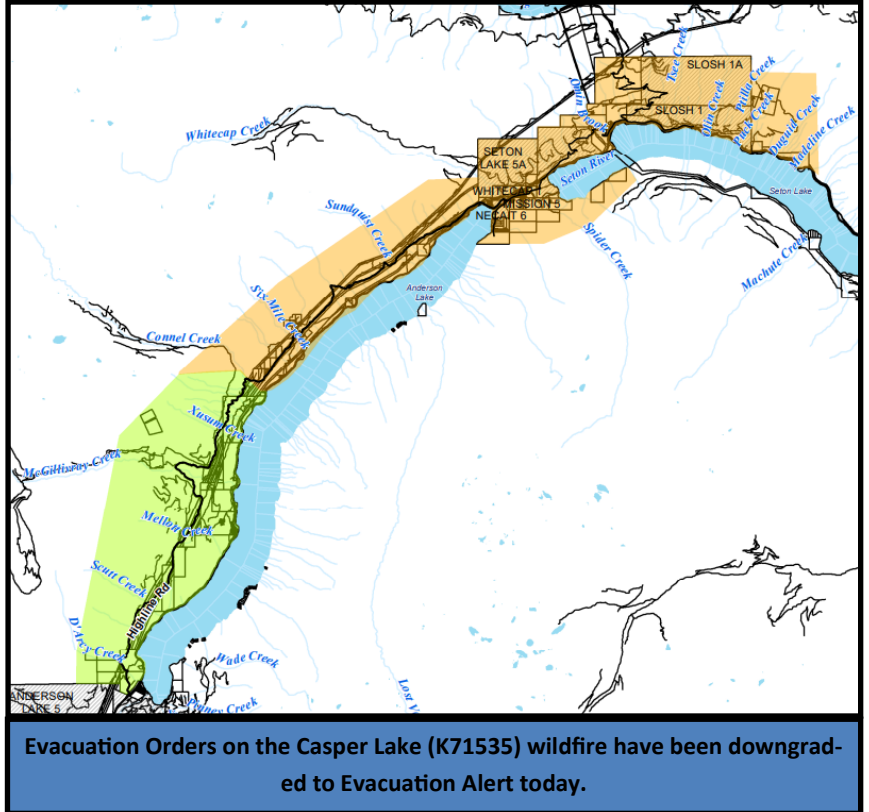

BENDOR RANGE COMPLEX WILDFIRE UPDATE

The Bendor Range Incident Management Team currently has command of five wildfires located in the Lillooet Fire Zone.

This Community Bulletin covers the following wildfires:

- Downton Creek (K71649)**
- Casper Creek (K71535)**
- Blackhills (K71778)**

Key Statistics

Total Fire Size	7,748ha
Firefighters Deployed	158
Aircraft Assigned	15
Heavy Equipment Assigned	26

Weather Overview

Today, periods of cloud and sun throughout with a slight (20%) chance of showers lingering closer to the mountains. Temperature 21-24C.

Outlook indicates an upper ridge gradually rebuilds over the region into the weekend, with warmer and drier conditions returning. Winds expected to remain light from the south-west, with occasional gustiness. No rainfall predicted.

Downton Lake (K71649)

Starting as a result of lightning on Thursday July 13, the Downton Lake wildfire is currently 2,596 hectares in size and remains Out of Control.

Favorable fire weather conditions over the past 48 hours are aiding in moderating fire behavior across the fireground. The wildfire remains within identified containment lines, with no immediate threat to values along the lake shore.