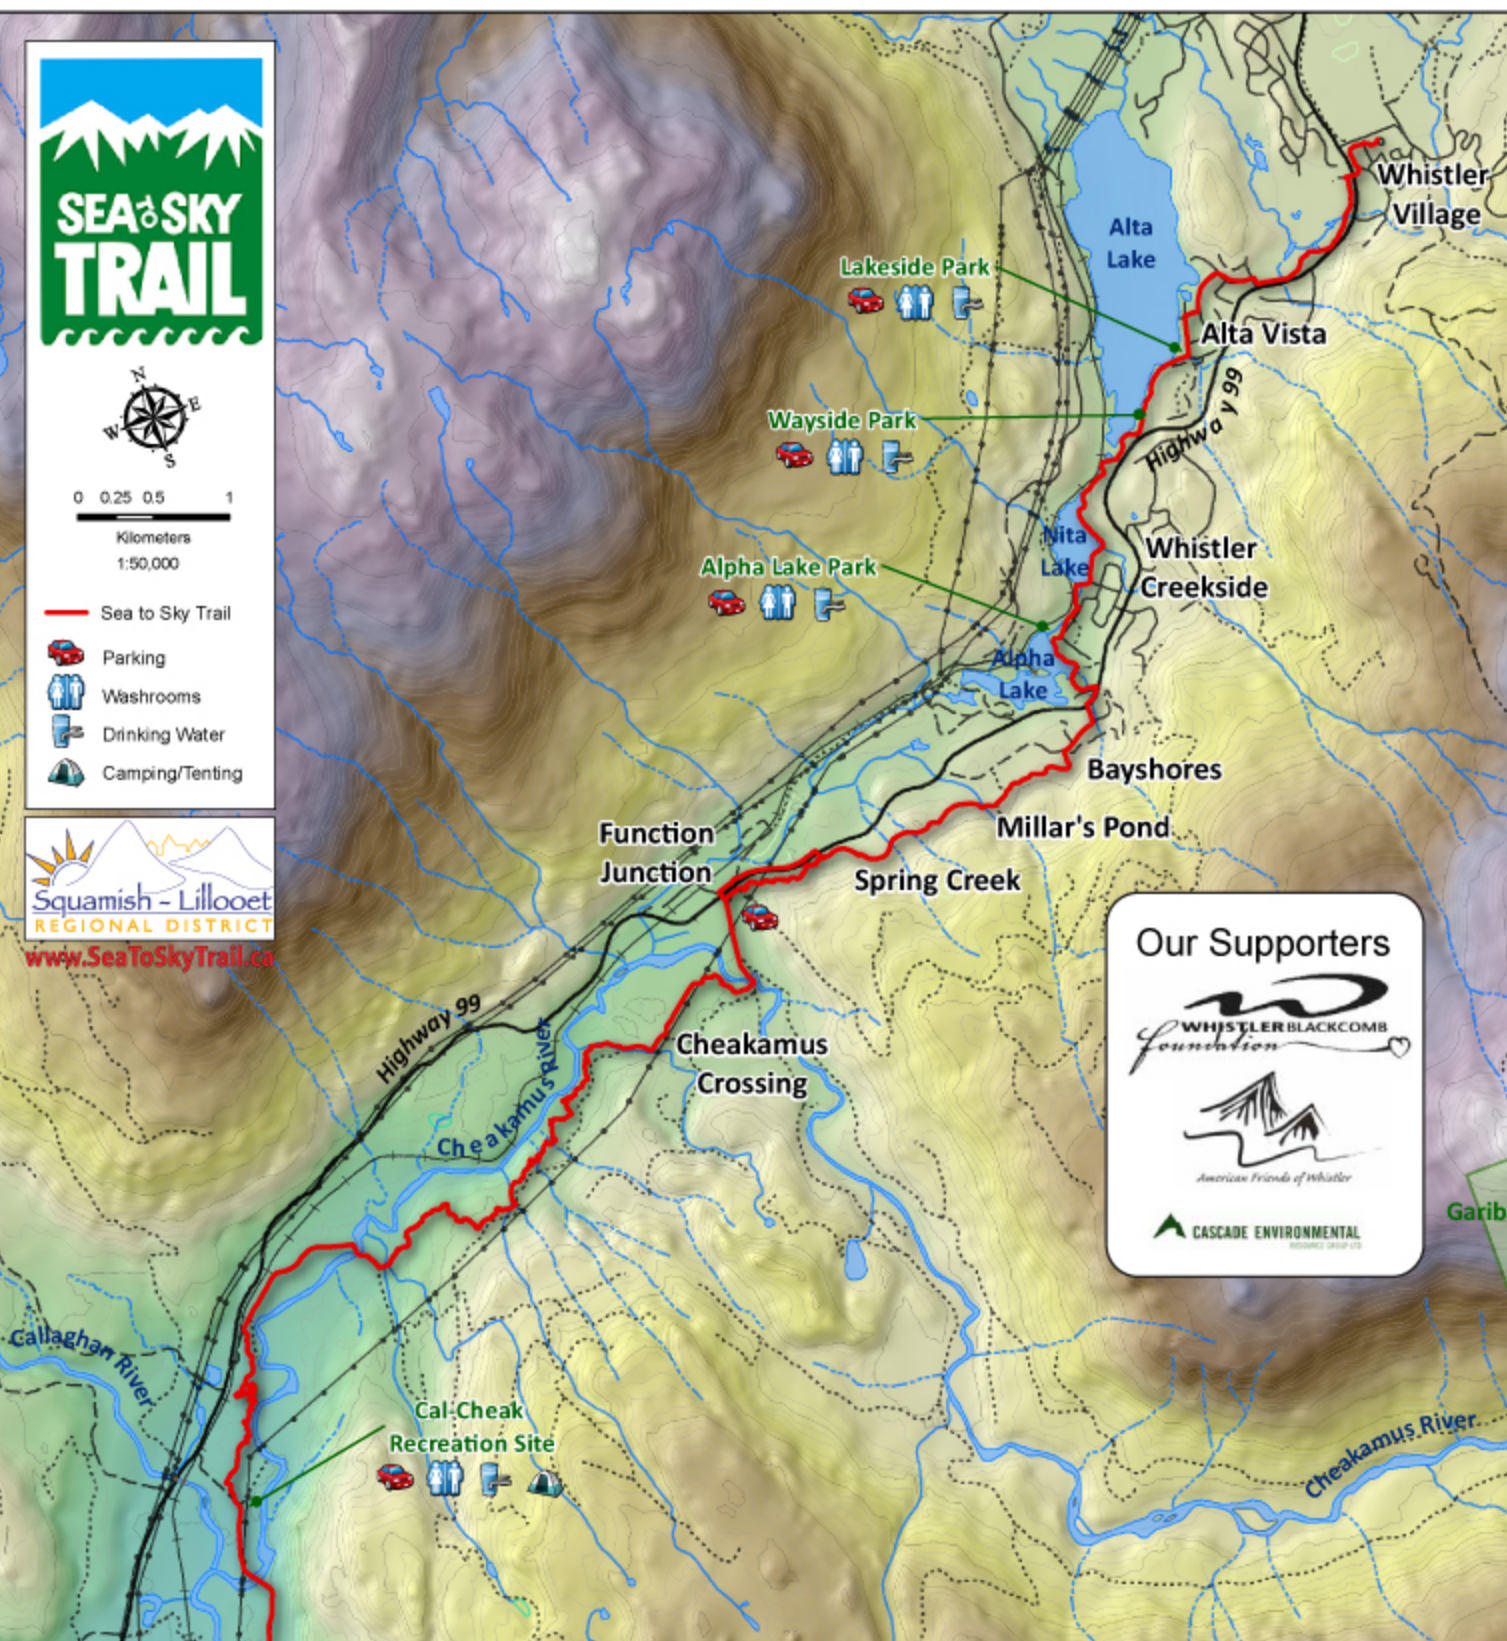

0 0.25 0.5 1
Kilometers
1:50,000

- Sea to Sky Trail
- Parking
- Washrooms
- Drinking Water
- Camping/Tenting

Our Supporters

Our Partners