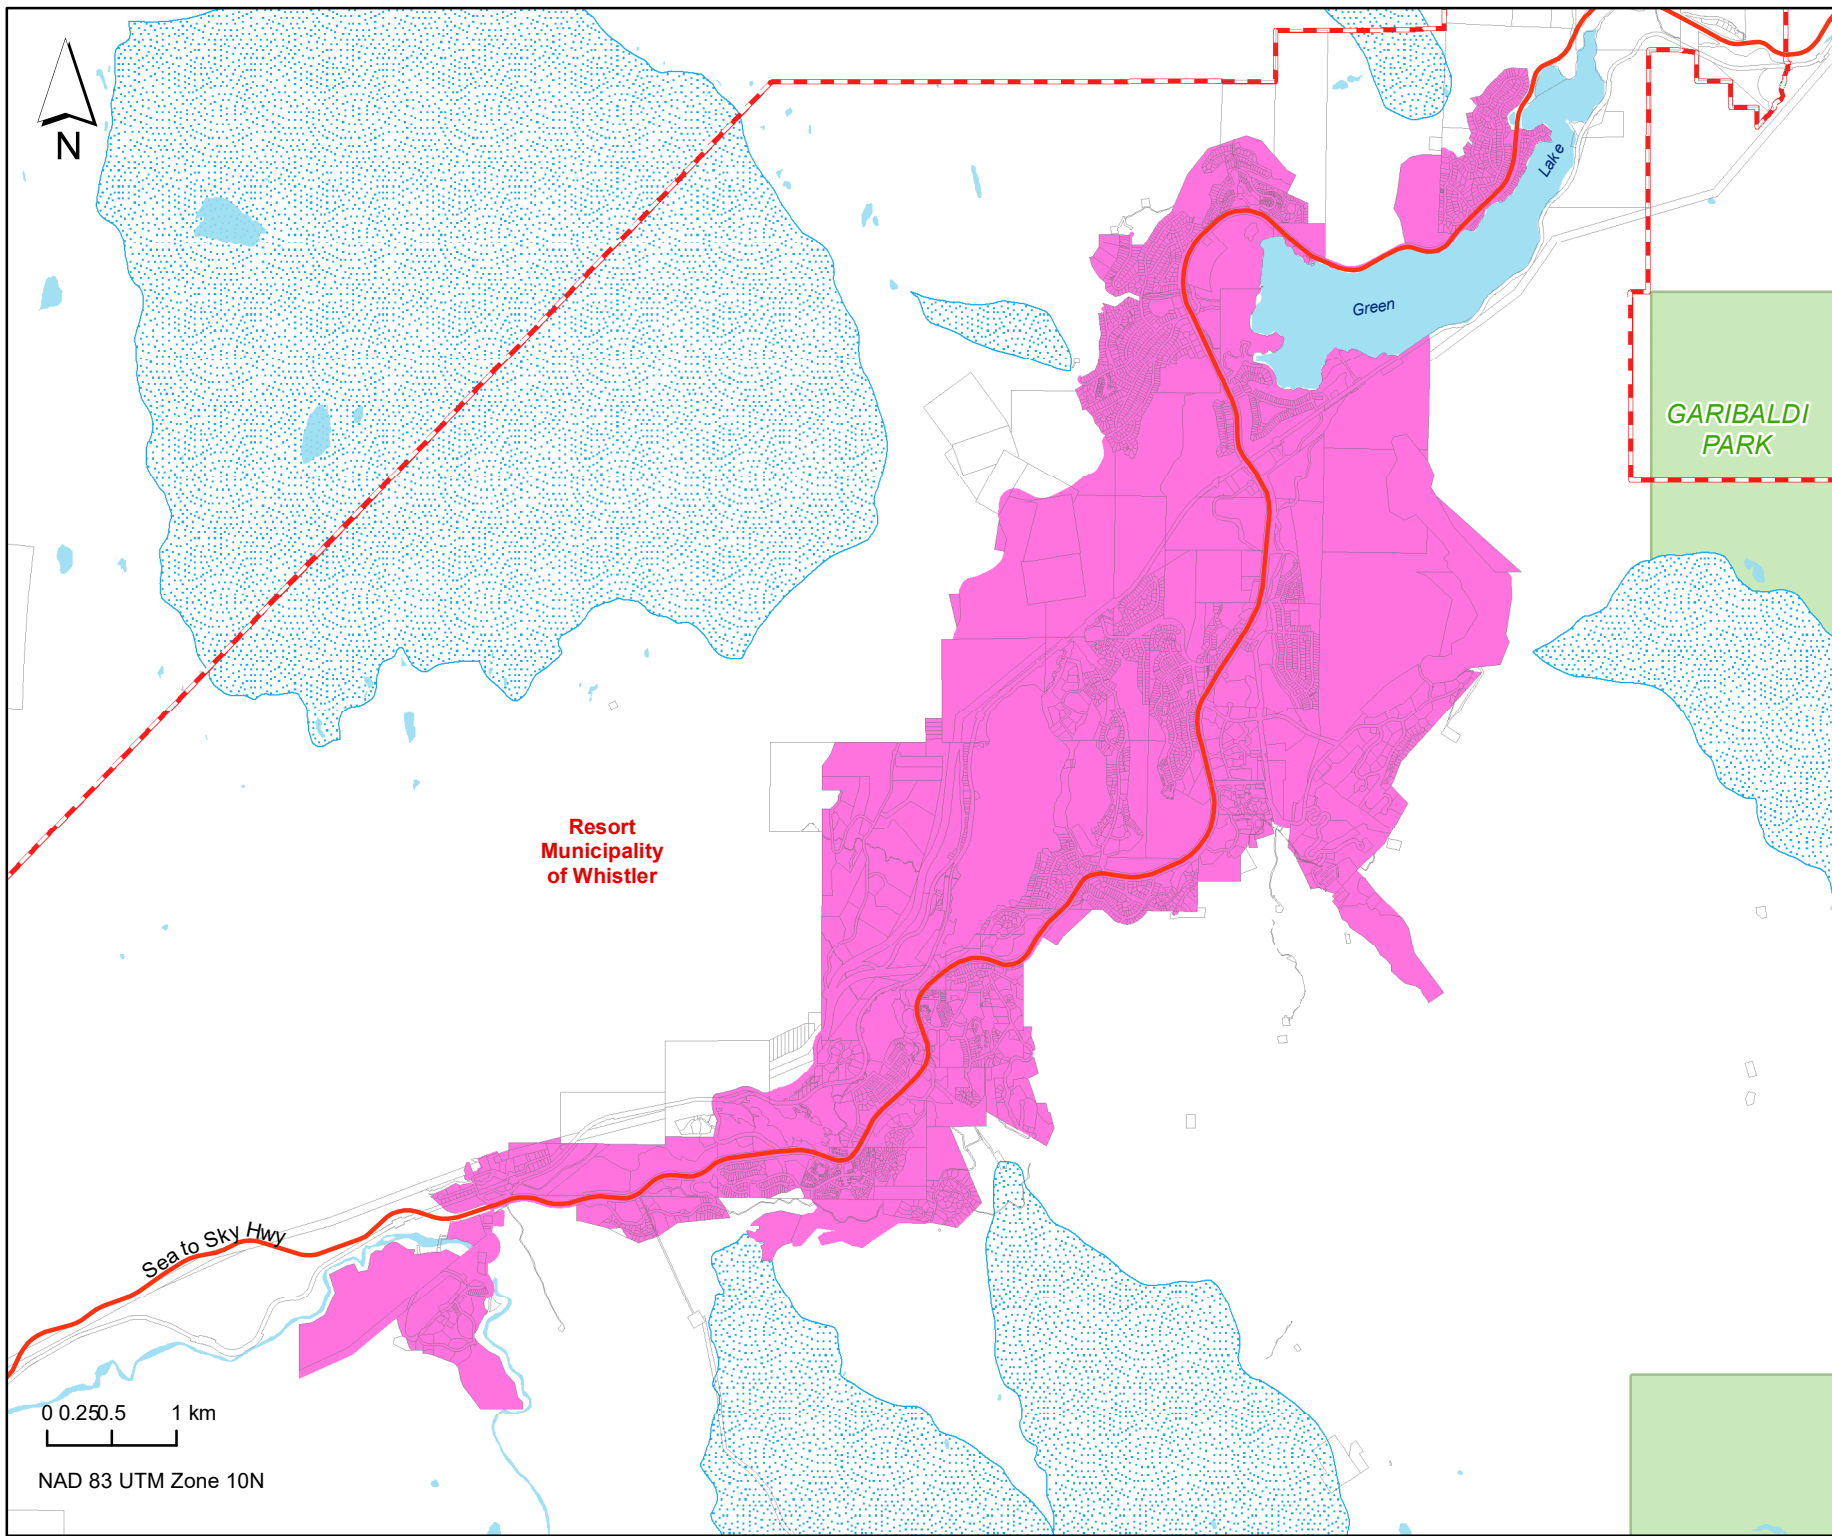

Whistler Settlement Plan

Squamish - Lillooet
Regional District
RGS Bylaw 1062, 2008
Map 1d

-  Urban Land Use Designation
-  Parks & Protected Areas
-  Community Watersheds
-  Municipal Boundaries

Resort
Municipality
of Whistler

Sea to Sky Hwy

Green
Lake

GARIBALDI
PARK

0 0.25 0.5 1 km

NAD 83 UTM Zone 10N