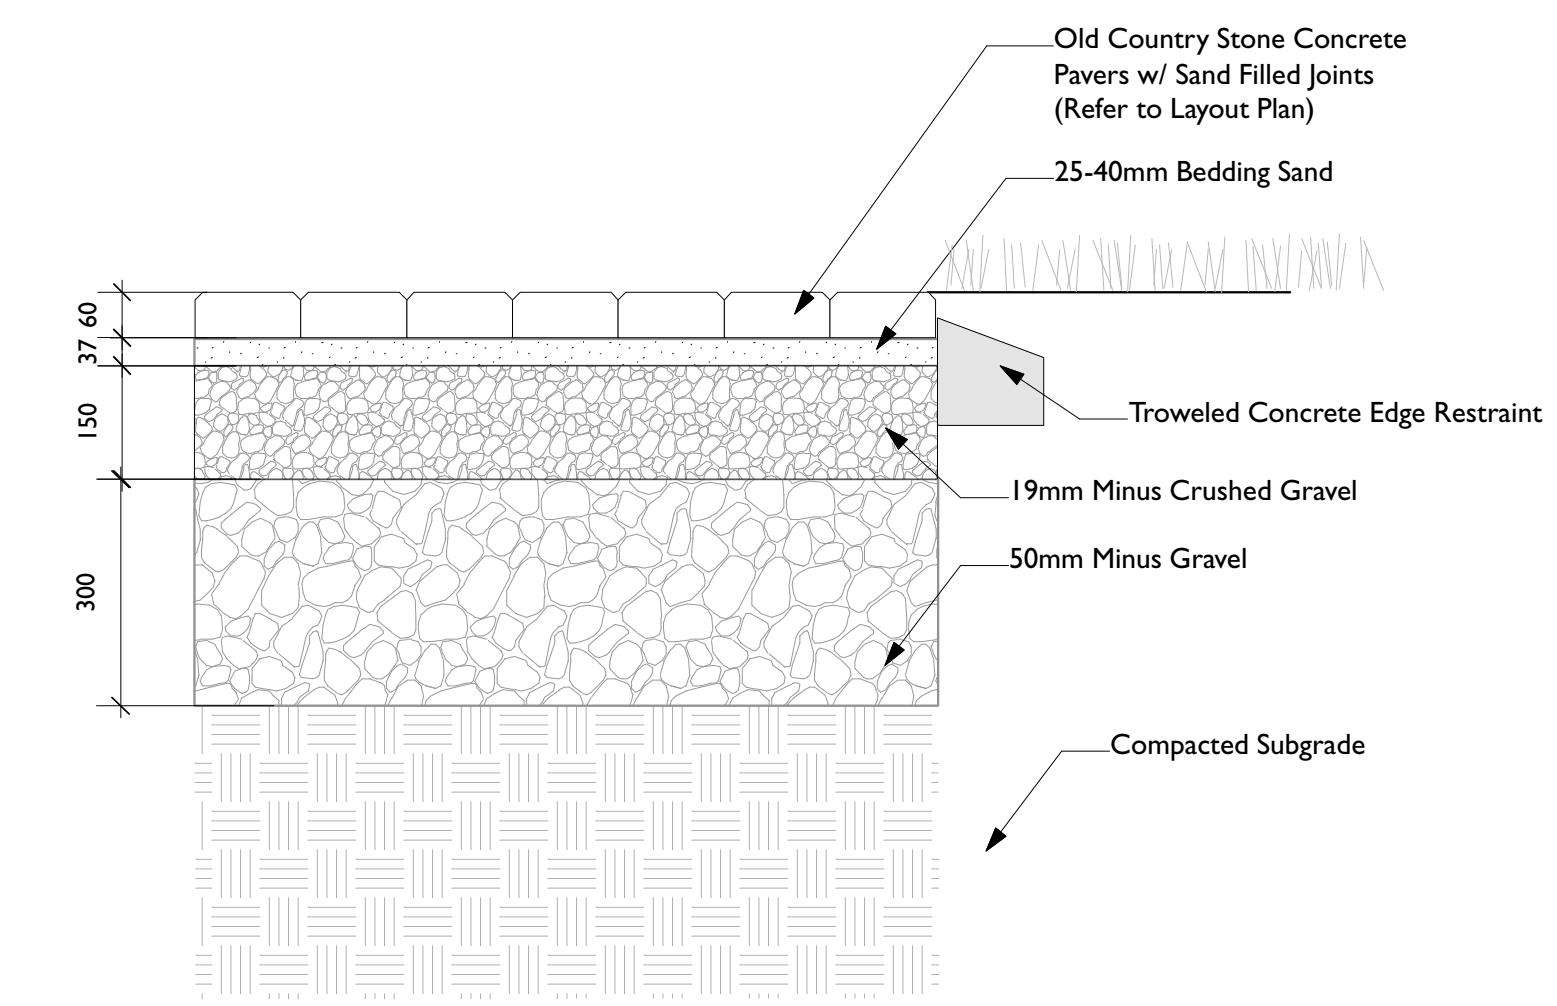

1 Basalt Planter Curb  
Scale: 1:10

2 Concrete Unit Pavers  
Scale: 1:10

3 Tree Planting Typical  
Scale: 1:50

ABBOTSFORD CONCRETE PRODUCTS  
TELEPHONE: TOLL FREE 1-800-463-4084  
OLD COUNTRY STONE TYPE 1 & 2 OFFSET RUNNER BOND PATTERN  
SCALE: 1:10 DATE: APRIL/00 DRAWN BY: JLO