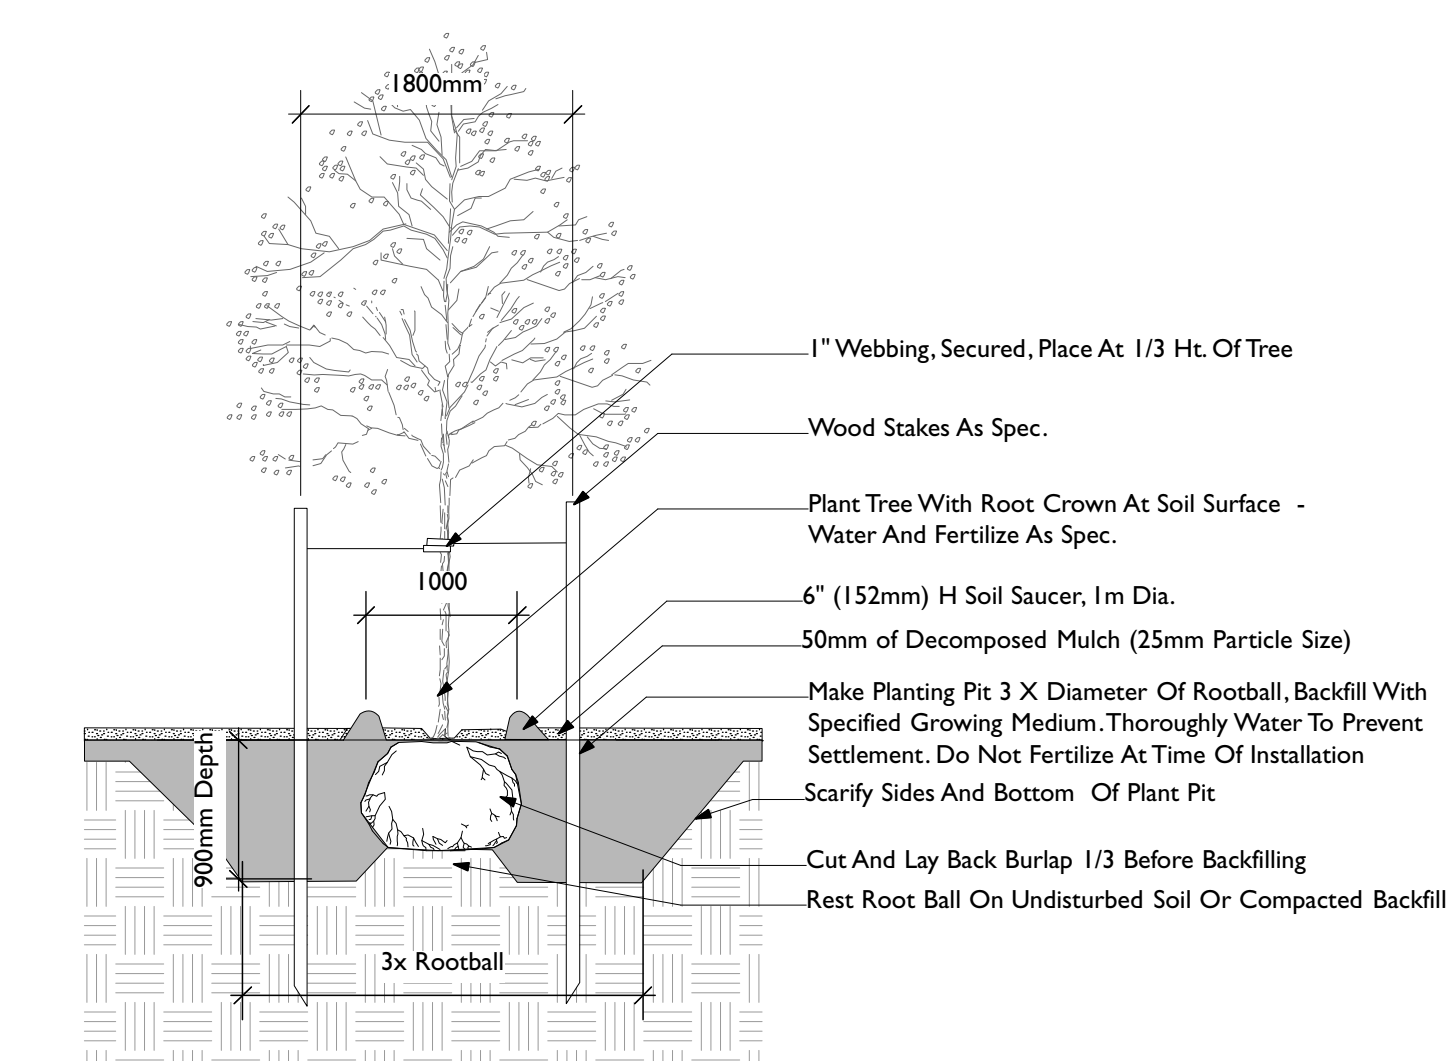

1 Basalt Planter Curb  
Scale: 1:10

2 Concrete Unit Pavers  
Scale: 1:10

3 Tree Planting Typical  
Scale: 1:50

ABBOTSFORD CONCRETE PRODUCTS  
TELEPHONE: TOLL FREE 1-800-463-4084  
OLD COUNTRY STONE TYPE 1 & 2 OFFSET RUNNER BOND PATTERN  
SCALE: 1:10 DATE: APRIL/00 DRAWN BY: JLO