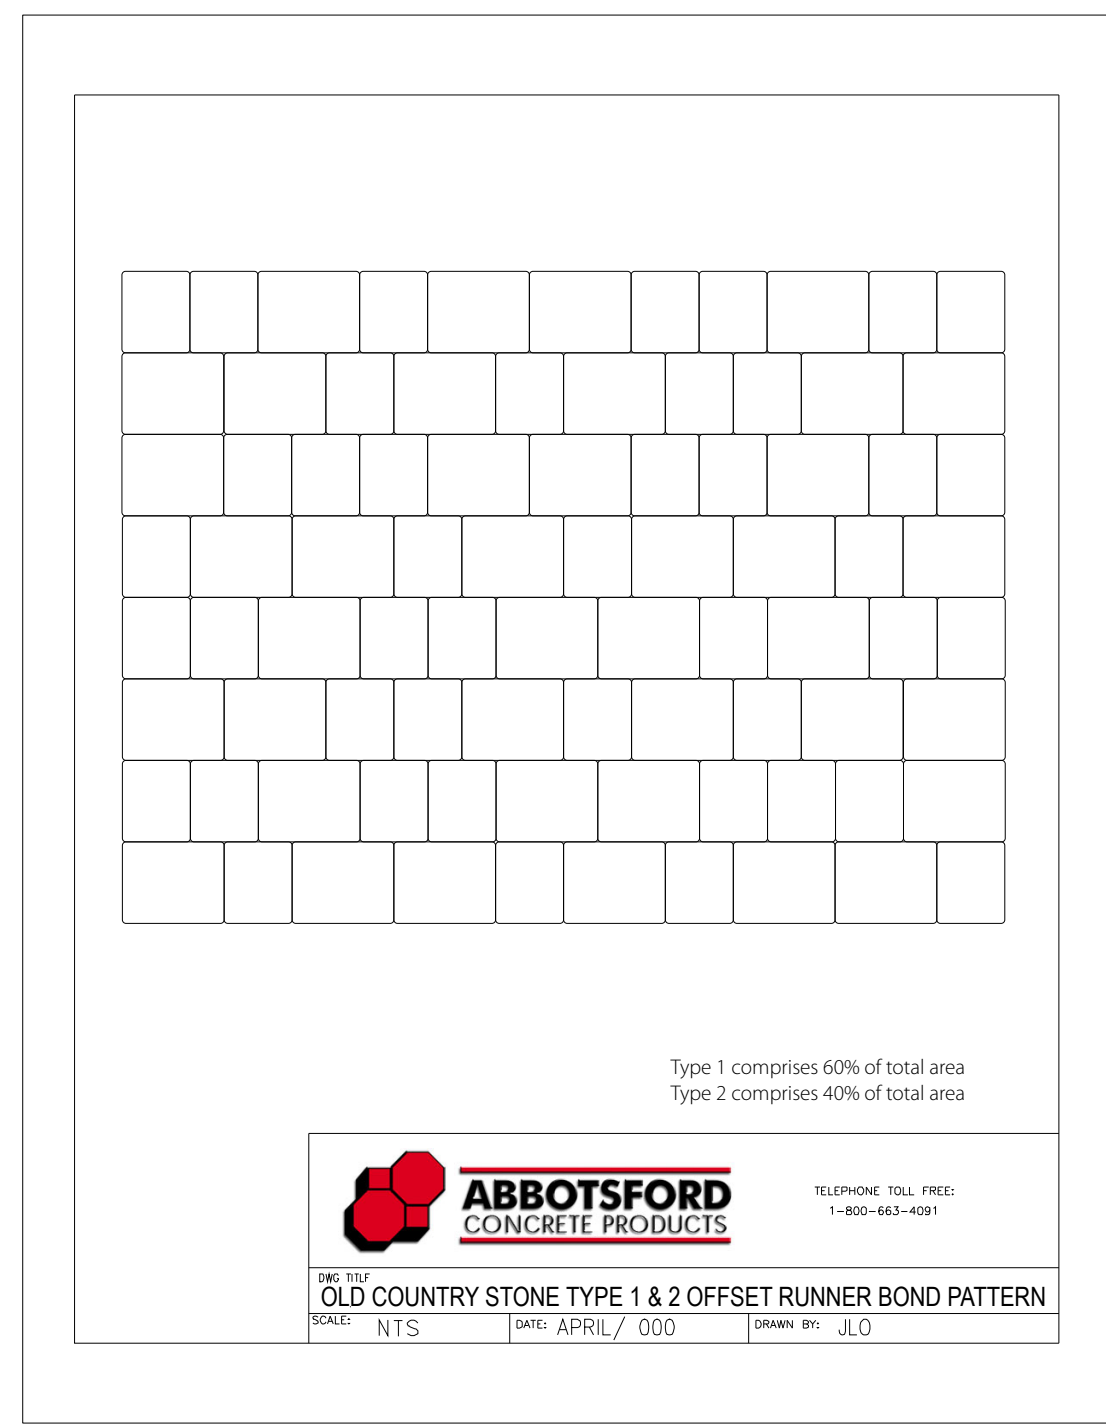

1 Basalt Planter Curb  
Scale: 1:10

2 Concrete Unit Pavers  
Scale: 1:10

3 Tree Planting Typical  
Scale: 1:50

ABBOTSFORD CONCRETE PRODUCTS  
TELEPHONE: TOLL FREE 1-800-463-4084  
OLD COUNTRY STONE TYPE 1 & 2 OFFSET RUNNER BOND PATTERN  
SCALE: 1:10 DATE: APRIL/00 DRAWN BY: JLO